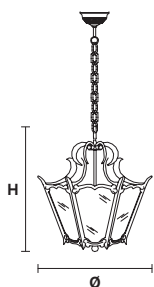

VE 1069

Suspension

MASIERO

Design by: m_p studio

VE 1069 S4

CE

Telaio in ottone dorato.

Gold plated solid brass frame.

.....
Ø 42 cm / 16.54"

H 44 cm / 17.32"

W 8 kg / 17.63 lb
.....

○ 4×E14×40 W max
(not included)

G03

Shiny gold