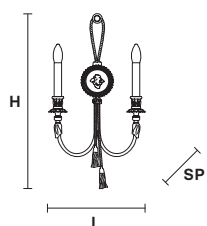

# MASIERO

Design by: m\_p studio

VE 1071 A2

CE

**Telaio in ottone dorato.**

Gold plated solid brass frame.

**L** 30 cm / 11.81"  
**SP** 12 cm / 4.72"  
**H** 55 cm / 21.65"  
**W** 2.2 kg / 4.8 lb

👁 2×E14×40 W max  
(not included)