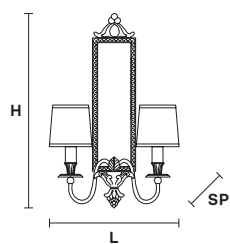

VE 1076

Applique

Design by: m_p studio

MASIERO

VE 1076 A2

CE

Telaio in ottone dorato.
Specchio anticato incluso.

Gold plated solid brass frame.
Aged mirror included.

L 35 cm / 13.78"

SP 18 cm / 7.09"

H 60 cm / 23.62"

W 4 kg / 8.81 lb

☉ 2xE14x40 W max
(not included)

G03
Shiny gold