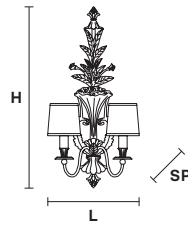

# MASIERO

Design by: m\_p studio

VE 1078 A2

CE

**Telaio in ottone dorato.**

Gold plated solid brass frame.

**L** 40 cm / 15.75"  
**SP** 25 cm / 9.84"  
**H** 75 cm / 29.53"  
**W** 4 kg / 8.81 lb

⦿ 2×E14×40 W max  
(not included)