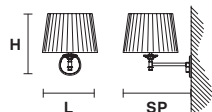

# MASIERO

Design by: m\_p studio

VE 1090 A1

CE

**Telaio in ottone dorato.**

Gold plated solid brass frame.

**L** 20 cm / 7.87"  
**SP** 34 cm / 13.39"  
**H** 30 cm / 11.81"  
**W** 3 kg / 6.61 lb

1×E27×60 W max  
(not included)