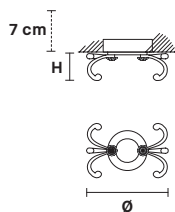

VE 1105

Spot

MASIERO

Design by: m_p studio

VE 1105

CE

Faretto ad incasso in ottone dorato. Lampadine non incluse. Foro a soffitto Ø 2.37".

Solid brass gold plated spot light. Bulbs not included. Hole Ø 2.37".

L 16 cm / 6.30"
SP 9 cm / 3.54"
H 5.5 cm / 2.17"
W 0.2 kg / 0.44 lb

 1×GU10×50 W max
(not included)

G03
Shiny gold