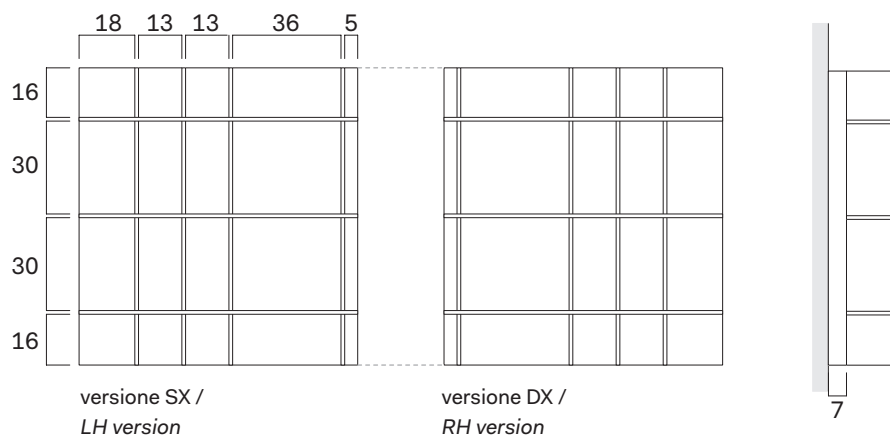

Libreria SLIM con boiserie sp. 2,7 /

SLIM bookcase with 2,7cm-thick wall panels

Boiserie sp. 2,7 con libreria pensile
con mensole sp. 1,2 P. 20 /
2,7cm-thick wall panels w/ wall-mounted
bookcase w/ 1,2cm-thick shelves D 20

Dimensioni boiserie L x H x P cm /
Wall panel dimensions W x H x D cm

90 x 96 x 22,7

Libreria SLIM con boiserie sp. 7 /

SLIM bookcase with 7cm-thick wall panels

Boiserie sp. 7 con libreria pensile
con mensole sp. 1,2 P. 20 /
7cm-thick wall panels w/ wall-mounted
bookcase w/ 1,2cm-thick shelves D 20

Dimensioni boiserie L x H x P cm /
Wall panel dimensions W x H x D cm

90 x 96 x 27