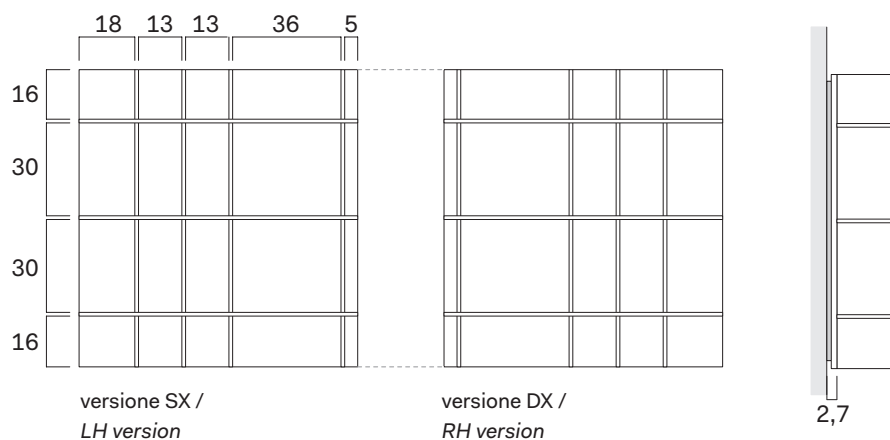

Libreria SLIM con boiserie sp. 2,7 /

SLIM bookcase with 2,7cm-thick wall panels

Boiserie sp. 2,7 con libreria pensile
con mensole sp. 1,2 P. 20 /
2,7cm-thick wall panels w/ wall-mounted
bookcase w/ 1,2cm-thick shelves D 20

Dimensioni boiserie L x H x P cm /
Wall panel dimensions W x H x D cm

90 x 96 x 22,7

Libreria SLIM con boiserie sp. 7 /

SLIM bookcase with 7cm-thick wall panels

Boiserie sp. 7 con libreria pensile
con mensole sp. 1,2 P. 20 /
7cm-thick wall panels w/ wall-mounted
bookcase w/ 1,2cm-thick shelves D 20

Dimensioni boiserie L x H x P cm /
Wall panel dimensions W x H x D cm

90 x 96 x 27