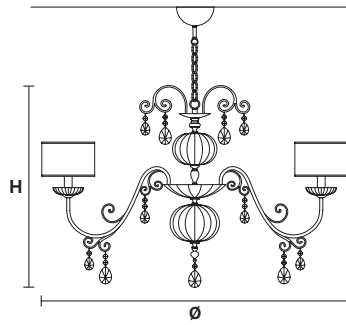

ANTIKA

Chandelier

MASIERO

Design by: m_p studio

ANTIKA 10

Telaio in metallo e ottone decorato con vetri soffiati. Paralumi in tessuto di raso.

Iron and brass frame decorated with hand-blown glass. Satin lampshades.

Rahmen aus Eisen und Messing ist von Hand geblasenem Glas verziert. Lampenschirme aus satin.

Structure en fer et laiton décoré avec de verres soufflés à la main. Abat-jours en satin.

Каркас из металла и латуни, украшен стеклом ручной работы. Абажуры из атласной ткани.

H 75 cm / 29.50"

Ø 110 cm / 43.40"

⊖ 10×E14×40 W max

USA 10×E12×40 W max
(not included)

Paralumi/shade SAT/17/WH

H 62 cm / 24.40"

Ø 90 cm / 35.50"

⊖ 8×E14×40 W max

USA 8×E12×40 W max
(not included)

Paralumi/shade SAT/17/WH

H 62 cm / 24.40"

Ø 70 cm / 27.60"

⊖ 5×E14×40 W max

USA 5×E12×40 W max
(not included)

Paralumi/shade SAT/17/WH