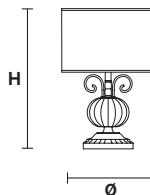

CE

H 55 cm / 21.65"
Ø 33 cm / 12.99"

1×E27×60 W max
USA 1×E26×60 W max
(not included)

Paralumi/shade SAT/33/WH

H 33 cm / 12.99"
Ø 20 cm / 7.90"

1×E14×40 W max
USA 1×E12×40 W max
(not included)

Paralumi/shade SAT/20/WH