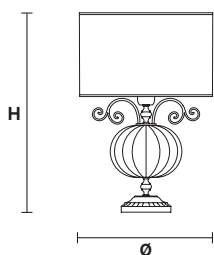

CE

H 55 cm / 21.65"
Ø 33 cm / 12.99"

1×E27×60 W max
USA 1×E26×60 W max
(not included)

Paralumi/shade SAT/33/WH

H 33 cm / 12.99"
Ø 20 cm / 7.90"

1×E14×40 W max
USA 1×E12×40 W max
(not included)

Paralumi/shade SAT/20/WH