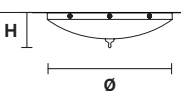

H 20 cm / 7.90"  
Ø 40 cm / 15.80"

3×E27×60 W  
USA 3×E26×60 W  
(not included)

H 25 cm / 9.90"  
Ø 20 cm / 7.90"

1×E27×60 W  
USA 1×E26×60 W  
(not included)

## ELEGANTIA PLV3 CE

H 22 cm / 8.67"  
Ø 60 cm / 23.70"

4×E27×60 W  
USA 4×E26×60 W  
(not included)

H 20 cm / 7.90"  
Ø 40 cm / 15.80"

3×E27×60 W  
USA 3×E26×60 W  
(not included)

**G03+F05**

Shiny gold and matt gold