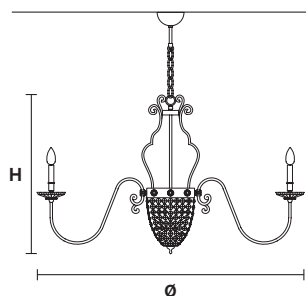

## ELEGANTIA 12+1

H 65 cm / 25.60"  
Ø 110 cm / 43.40"

 12×E14×40 W  
 1×E27×60 W  
**USA** 12×E12×40 W  
1×E26×60 W  
(not included)

## ELEGANTIA 8+1

H 65 cm / 25.60"  
Ø 85 cm / 33.50"

 8×E14×40 W  
 1×E27×60 W  
**USA** 8×E12×40 W  
1×E26×60 W  
(not included)

## ELEGANTIA 3+1

H 60 cm / 23.70"  
Ø 45 cm / 17.80"

 3×E14×40 W  
 1×E27×60 W  
**USA** 3×E12×40 W  
1×E26×60 W  
(not included)

## ELEGANTIA 1

H 55 cm / 21.70"  
Ø 20 cm / 7.90"

 1×E27×60 W  
**USA** 1×E26×60 W  
(not included)

**G03+F05**  
Shiny gold and matt gold

**G04+G06**  
Shiny chrome and matt chrome