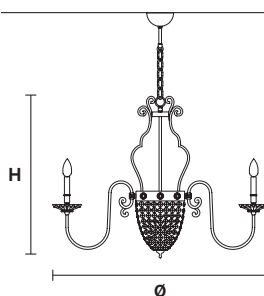

## ELEGANTIA 12+1

H 65 cm / 25.60"  
Ø 110 cm / 43.40"

 12×E14×40 W  
 1×E27×60 W  
**USA** 12×E12×40 W  
1×E26×60 W  
(not included)

## ELEGANTIA 8+1

H 65 cm / 25.60"  
Ø 85 cm / 33.50"

 8×E14×40 W  
 1×E27×60 W  
**USA** 8×E12×40 W  
1×E26×60 W  
(not included)

## ELEGANTIA 3+1

H 60 cm / 23.70"  
Ø 45 cm / 17.80"

 3×E14×40 W  
 1×E27×60 W  
**USA** 3×E12×40 W  
1×E26×60 W  
(not included)

## ELEGANTIA 1

H 55 cm / 21.70"  
Ø 20 cm / 7.90"

 1×E27×60 W  
**USA** 1×E26×60 W  
(not included)

**G03+F05**  
Shiny gold and matt gold

**G04+G06**  
Shiny chrome and matt chrome