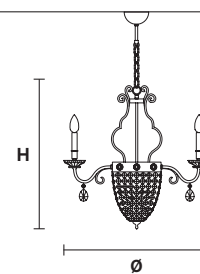

## ELEGANTIA 12+1

H 65 cm / 25.60"  
Ø 110 cm / 43.40"

 12×E14×40 W  
 1×E27×60 W  
**USA** 12×E12×40 W  
1×E26×60 W  
(not included)

## ELEGANTIA 8+1

H 65 cm / 25.60"  
Ø 85 cm / 33.50"

 8×E14×40 W  
 1×E27×60 W  
**USA** 8×E12×40 W  
1×E26×60 W  
(not included)

## ELEGANTIA 3+1

H 60 cm / 23.70"  
Ø 45 cm / 17.80"

 3×E14×40 W  
 1×E27×60 W  
**USA** 3×E12×40 W  
1×E26×60 W  
(not included)

## ELEGANTIA 1

H 55 cm / 21.70"  
Ø 20 cm / 7.90"

 1×E27×60 W  
**USA** 1×E26×60 W  
(not included)

**G03+F05**  
Shiny gold and matt gold

**G04+G06**  
Shiny chrome and matt chrome