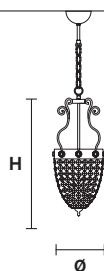

## ELEGANTIA 12+1

H 65 cm / 25.60"  
Ø 110 cm / 43.40"

 12×E14×40 W  
 1×E27×60 W  
**USA** 12×E12×40 W  
1×E26×60 W  
(not included)

## ELEGANTIA 8+1

H 65 cm / 25.60"  
Ø 85 cm / 33.50"

 8×E14×40 W  
 1×E27×60 W  
**USA** 8×E12×40 W  
1×E26×60 W  
(not included)

## ELEGANTIA 3+1

H 60 cm / 23.70"  
Ø 45 cm / 17.80"

 3×E14×40 W  
 1×E27×60 W  
**USA** 3×E12×40 W  
1×E26×60 W  
(not included)

## ELEGANTIA 1

H 55 cm / 21.70"  
Ø 20 cm / 7.90"

 1×E27×60 W  
**USA** 1×E26×60 W  
(not included)

**G03+F05**  
Shiny gold and matt gold

**G04+G06**  
Shiny chrome and matt chrome