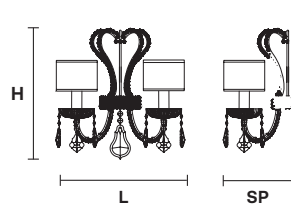

### GALÀ A2

H 35 cm / 13.77"  
L 35 cm / 13.77"  
SP 18 cm / 7.08"

☉ 2×E14×40 W max  
USA 2×E12×40 W max  
(not included)

Paralumi/shade SAT/12/WH  
Paralumi/shade SAT/12/ECRU

### GALÀ PL3

H 12 cm / 4.68"  
Ø 36 cm / 14.04"

☉ 3×E14×40 W max  
USA 3×E12×40 W max  
(not included)

V97  
Shiny white  
and silver

V13  
Ivory and gold