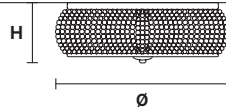

### GALÀ TL1P 22

H 22 cm / 8.66"  
Ø 17cm / 6.69"

☉ 1×E14×40 W max  
USA 1×E12×40 W max  
(not included)

Paralumi/shade SAT/17/WH  
Paralumi/shade SAT/17/ECRU

### GALÀ PL3

H 12 cm / 4.68"  
Ø 36 cm / 14.04"

☉ 3×E14×40 W max  
USA 3×E12×40 W max  
(not included)

V97  
Shiny white  
and silver

V13  
Ivory and gold