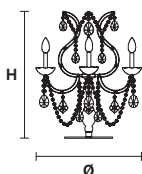

VE938/TL5

CE