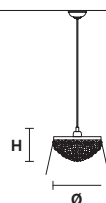

Paralumi/shade SAT/17/ECRU
Paralumi/shade SAT/17/WH

ROSEMERY 6

H 50 cm / 19.68"
Ø 80 cm / 31.49"

 8×E14×40 W max
USA 8×E12×40 W max
(not included)

Paralumi/shade SAT/17/ECRU
Paralumi/shade SAT/17/WH

ROSEMERY 4

H 22 cm / 8.66"
Ø 45 cm / 17.71"

 4×E14×40 W max
USA 4×E12×40 W max
(not included)

ROSEMERY 2

H 16 cm / 6.29"
Ø 30 cm / 11.81"

 2×E14×40 W max
USA 2×E12×40 W max
(not included)

ROSEMERY 1

H 16 cm / 6.29"
Ø 23 cm / 9.05"