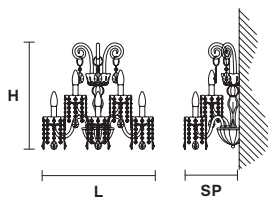

VE 873

Applique

MASIERO

Design by: m_p studio

VE 873/A5

CE

Telaio e braccia di vetro soffiato,
pendagli in cristallo o cristallo
Swarovski.

Blown glass arm frame and crystal
pendants or Swarovski crystal.

L 53 cm / 20.90"
SP 30 cm / 11.80"
H 50 cm / 19.70"
W 4.5 kg / 9.92lb

5×E14×40 W max
(not included)

G04
Shiny chrome

G03
Shiny gold