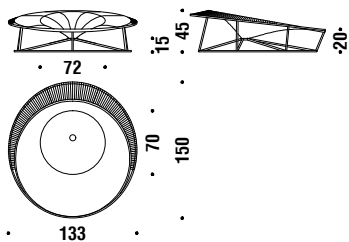

Pattern colors    Colori intrecci .....

NOIR

OXYDE

PANAMA

SILVER

Small Day Bed

Small Day Bed

S95

1,1 m<sup>3</sup>

Large Day Bed

Large Day Bed

S96

1,9 m<sup>3</sup>