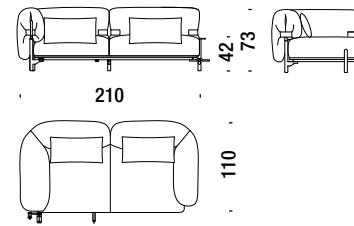

Right closed corner 2 seat 210x110

Angolo chiuso 2 posti destro 210x110

953

12 mt. 1,9 m³ 70 Kg

€ €

H _____
Q _____
S _____
W _____
Y _____