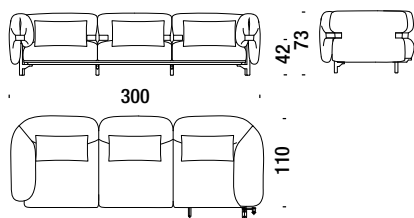

Left closed corner 3 seat 300x110

Angolo chiuso 3 posti sinistro 300x110

956

16 mt. 2,5 m³ 100 Kg

€ €

H _____
Q _____
S _____
W _____
Y _____