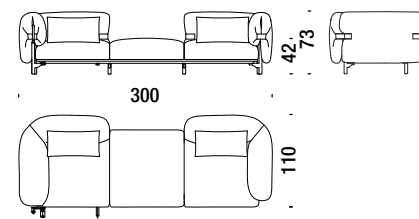

Right clos.corner 3 seat without backrest 300x110

Angolo chiuso 3p destro senza schienale 300x110 968

13,8 mt. 2,5 m³ 95 Kg

€ €

H _____
Q _____
S _____
W _____
Y _____