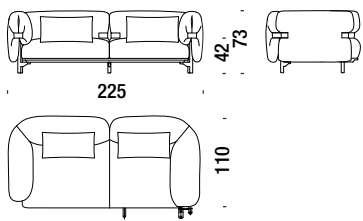

## Left closed corner 2 seat 210x110

Angolo chiuso 2 posti sinistro 210x110

952

12 mt. 1,9 m<sup>3</sup> 70 Kg

€ €

H \_\_\_\_\_  
 Q \_\_\_\_\_  
 S \_\_\_\_\_  
 W \_\_\_\_\_  
 Y \_\_\_\_\_

## Right closed corner 2 seat 210x110

Angolo chiuso 2 posti destro 210x110

953

12 mt. 1,9 m<sup>3</sup> 70 Kg

€ €

H \_\_\_\_\_  
 Q \_\_\_\_\_  
 S \_\_\_\_\_  
 W \_\_\_\_\_  
 Y \_\_\_\_\_

## Left closed corner 2 seat major 225x110

Angolo chiuso 2 posti major sinistro 225x110

954

12,5 mt. 1,9 m<sup>3</sup> 85 Kg

€ €

H \_\_\_\_\_  
 Q \_\_\_\_\_  
 S \_\_\_\_\_  
 W \_\_\_\_\_  
 Y \_\_\_\_\_