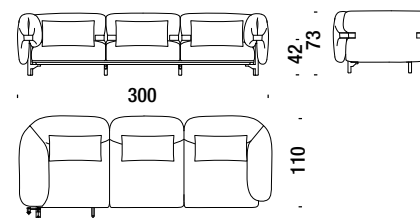

Right closed corner 3 seat 300x110

Angolo chiuso 3 posti destro 300x110

957

16 mt. 2,5 m³ 100 Kg

€ €

H _____
Q _____
S _____
W _____
Y _____