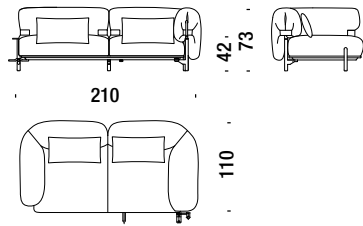

## Left closed corner 2 seat 210x110

Angolo chiuso 2 posti sinistro 210x110

952

12 mt. 1,9 m<sup>3</sup> 70 Kg

€ €

H \_\_\_\_\_  
 Q \_\_\_\_\_  
 S \_\_\_\_\_  
 W \_\_\_\_\_  
 Y \_\_\_\_\_