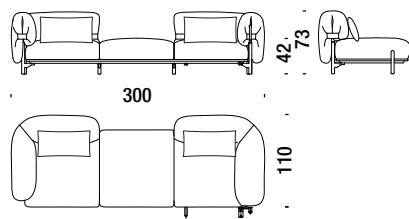

## Left closed corner 3 seat without backrest 300x110

**Angolo chiuso 3p sinistro senza schienale 300x110** 967

13,8 mt. 2,5 m<sup>3</sup> 95 Kg

€ €

H \_\_\_\_\_  
 Q \_\_\_\_\_  
 S \_\_\_\_\_  
 W \_\_\_\_\_  
 Y \_\_\_\_\_