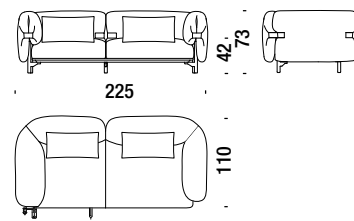

Right closed corner 2 seat major 225x110

Angolo chiuso 2 posti major destro 225x110

955

12,5 mt. 1,9 m³ 85 Kg

€ €

H _____
Q _____
S _____
W _____
Y _____