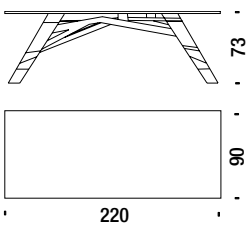

EXTRAWHITE  
satin glass

BLACK SMOKE  
glass

**Table 525 220x90x73**

**Tavolo 525 220x90x73**

2,4 m<sup>3</sup> 230 Kg

016

**Table 996 270x100x73**

**Tavolo 996 270x100x73**