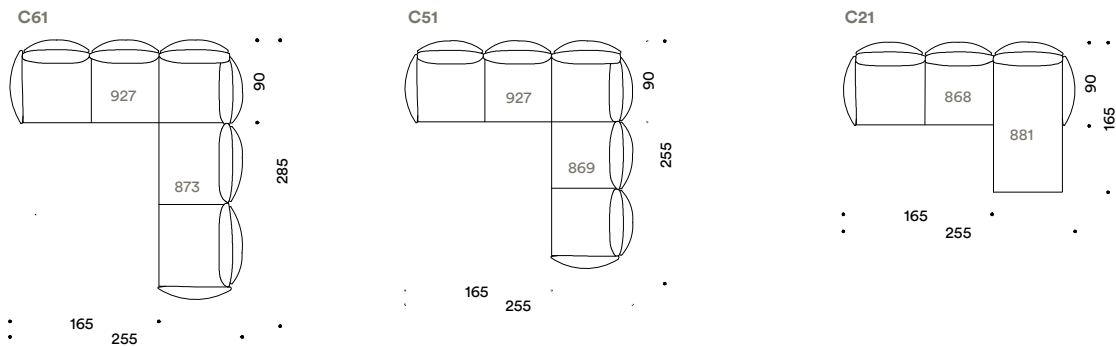

Example for composition