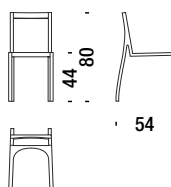

Wood finishing finiture legno

BEECH
natural

BEECH
RAL 9003 traffic
white

BEECH
RAL 9018
papyrus grey

BEECH
PANT.5463 ink

BEECH
RAL 9005 black

Chair

Sedia

0,2 m³ 5 Kg

36
40