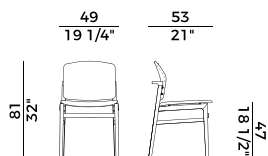

Collezione Patio \

Patio collection

Famiglia di sedute con struttura in massello di frassino con seduta imbottita in poliuretano espanso ignifugo. Sedia, poltrona e lounge disponibili con schienale imbottito o con intreccio in cordino sintetico moka o grezzo. Finiture e rivestimenti di collezione.

Family of seats with frame in solid ash-wood and upholstered seat with fire retardant polyurethane foam padding.

Chair, armchair and lounge armchair available with upholstered backrest or with woven synthetic moka or natural raw rope.

Finishes and covers as per collection.

791/II

sedia \ chair