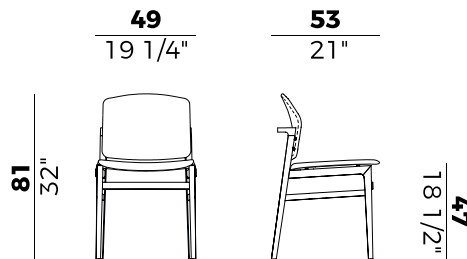

Informazioni tecniche \ *Technical information*

Descrizione tecnica \ *Technical description*

Sedia con struttura in massello di frassino e seduta imbottita in poliuretano espanso ignifugo.
Schienale imbottito.
Finiture e rivestimenti di collezione.

*Chair with frame in solid ashwood and upholstered seat with fire retardant polyurethane foam padding.
Upholstered backrest.
Finishes and covers as per collection.*

Dimensioni \ *Dimensions*

Consumi stoffe \ *Fabric and leather requirements*

	FABRIC AND LEATHER REQUIREMENTS			FABRIC AND LEATHER REQUIREMENTS	
	x1	x2		x1	x2
H 140	ml 0,80	ml 1,60	H 140	yd 0.90	yd 1.80
H 130	ml 0,80	ml 1,60	H 130	yd 0.90	yd 1.80
LEATHER	m² 1,50		LEATHER	ft² 16	

PACKAGING	
	2 x crt = m³ 0.45
	gross weight - Kg 17