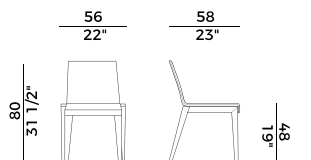

**Collezione Stick **
Stick collection

Sedia e poltrona con struttura in massello di frassino imbottite in poliuretano espanso ignifugo.

Sedia impilabile.

Finiture e rivestimenti di collezione.

Upholstered chair and armchair with frame in solid ash wood and fire retardant polyurethane foam padding.

Stackable chair.

Finishes and covers as per collection.

795/I-IMP x4
sedia impilabile \ stackable chair