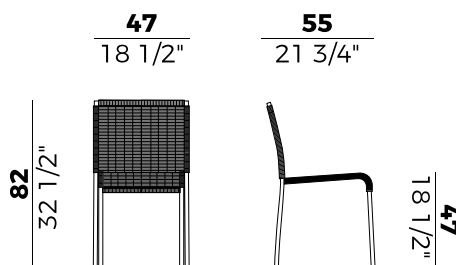

Stackable chair with metal tube or stainless steel frame. Available in synthetic, raw or PVC rope weaving. Finishes and covers as per collection.

Dimensioni \ *Dimensions*

STACKABILITY

×6

PACKAGING

4 x crt = m³ 0.41