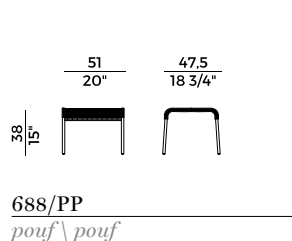

**Collezione Agra **
Agra collection

Collezione di sedute, lounge e lettino nelle versioni indoor e outdoor.

Sedia e poltroncina impilabile e sgabello con struttura in tubo di metallo o in acciaio inox.

Disponibile con intrecci in cordino sintetico, grezzo, in pvc o nella versione con schienale e seduta rivestite in cuoietto. Poltrona lounge impilabile e poggiatesta con struttura in tubo di metallo o in acciaio inox. Disponibile con intrecci in cordino sintetico, grezzo o in pvc.

Lettingo reclinabile con struttura in acciaio inox. Disponibile con intrecci in cordino pvc.

Finiture e rivestimenti di collezione.

Collection of seats, lounge armchair and sun lounger for indoor and outdoor.

Stackable chair and armchair, and stool with metal tube or stainless steel frame.

Available in synthetic, raw or PVC rope weaving or with backrest and seat covered in hide leather. Stackable lounge armchair and footrest with metal tube or stainless steel frame. Available in synthetic, raw or PVC rope weaving.

Reclining sun lounger with stainless steel frame. Available in PVC rope weaving.

Finishes and covers as per collection.