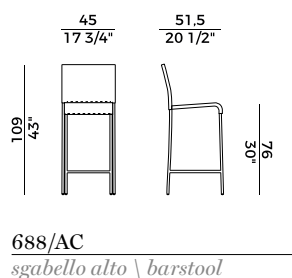

**Collezione Agra **
Agra collection

Collezione di sedute, lounge e lettino nelle versioni indoor e outdoor.

Sedia e poltroncina impilabile e sgabello con struttura in tubo di metallo o in acciaio inox.

Disponibile con intrecci in cordino sintetico, grezzo, in pvc o nella versione con schienale e seduta rivestite in cuoietto. Poltrona lounge impilabile e poggiatesta con struttura in tubo di metallo o in acciaio inox. Disponibile con intrecci in cordino sintetico, grezzo o in pvc.

Lettingo reclinabile con struttura in acciaio inox. Disponibile con intrecci in cordino pvc.

Finiture e rivestimenti di collezione.

Collection of seats, lounge armchair and sun lounger for indoor and outdoor.

Stackable chair and armchair, and stool with metal tube or stainless steel frame.

Available in synthetic, raw or PVC rope weaving or with backrest and seat covered in hide leather. Stackable lounge armchair and footrest with metal tube or stainless steel frame. Available in synthetic, raw or PVC rope weaving.

Reclining sun lounger with stainless steel frame. Available in PVC rope weaving.

Finishes and covers as per collection.