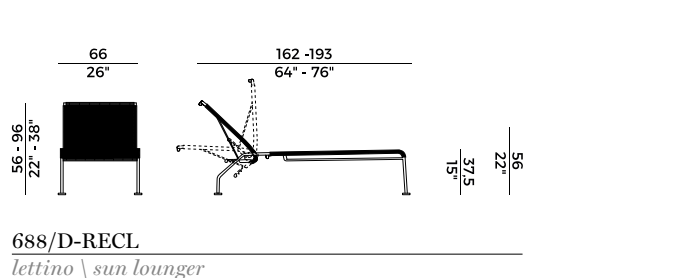

**Collezione Agra **
Agra collection

Collezione di sedute, lounge e lettino nelle versioni indoor e outdoor.

Sedia e poltroncina impilabile e sgabello con struttura in tubo di metallo o in acciaio inox.

Disponibile con intrecci in cordino sintetico, grezzo, in pvc o nella versione con schienale e seduta rivestite in cuoietto. Poltrona lounge impilabile e poggiatesta con struttura in tubo di metallo o in acciaio inox. Disponibile con intrecci in cordino sintetico, grezzo o in pvc.

Lettingo reclinabile con struttura in acciaio inox. Disponibile con intrecci in cordino pvc.

Finiture e rivestimenti di collezione.

Collection of seats, lounge armchair and sun lounger for indoor and outdoor.

Stackable chair and armchair, and stool with metal tube or stainless steel frame.

Available in synthetic, raw or PVC rope weaving or with backrest and seat covered in hide leather. Stackable lounge armchair and footrest with metal tube or stainless steel frame. Available in synthetic, raw or PVC rope weaving.

Reclining sun lounger with stainless steel frame. Available in PVC rope weaving.

Finishes and covers as per collection.