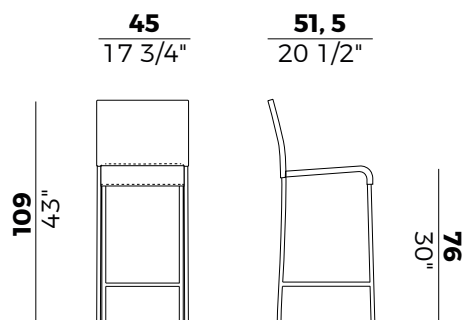

*Bar stool with metal tube.
Backrest and seat covered in hide leather.
Finishes and covers as per collection.*

Dimensioni \ *Dimensions*

PACKAGING

1 x crt = m³ 0.38

gross weight - Kg 12.5

Finiture \ *Finishes*