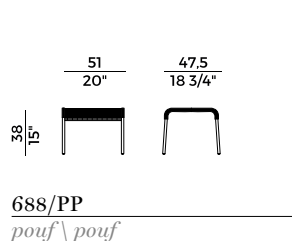

**Collezione Agra **
Agra collection

Collezione di sedute, lounge e lettino nelle versioni indoor e outdoor.

Sedia e poltroncina impilabile e sgabello con struttura in tubo di metallo o in acciaio inox.

Disponibile con intrecci in cordino sintetico, grezzo, in pvc o nella versione con schienale e seduta rivestite in cuoietto. Poltrona lounge impilabile e poggiatesta con struttura in tubo di metallo o in acciaio inox. Disponibile con intrecci in cordino sintetico, grezzo o in pvc.

Lettino reclinabile con struttura in acciaio inox. Disponibile con intrecci in cordino pvc.

Finiture e rivestimenti di collezione.

Collection of seats, lounge armchair and sun lounger for indoor and outdoor.

Stackable chair and armchair, and stool with metal tube or stainless steel frame.

Available in synthetic, raw or PVC rope weaving or with backrest and seat covered in hide leather. Stackable lounge armchair and footrest with metal tube or stainless steel frame. Available in synthetic, raw or PVC rope weaving.

Reclining sun lounger with stainless steel frame. Available in PVC rope weaving.

Finishes and covers as per collection.