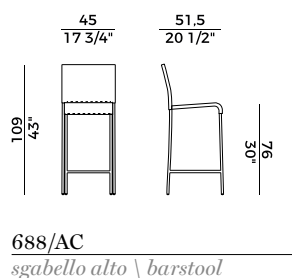

**Collezione Agra **
Agra collection

Collezione di sedute, lounge e lettino nelle versioni indoor e outdoor.

Sedia e poltroncina impilabile e sgabello con struttura in tubo di metallo o in acciaio inox.

Disponibile con intrecci in cordino sintetico, grezzo, in pvc o nella versione con schienale e seduta rivestite in cuoietto. Poltrona lounge impilabile e poggiatesta con struttura in tubo di metallo o in acciaio inox. Disponibile con intrecci in cordino sintetico, grezzo o in pvc.

Lettino reclinabile con struttura in acciaio inox. Disponibile con intrecci in cordino pvc.

Finiture e rivestimenti di collezione.

Collection of seats, lounge armchair and sun lounger for indoor and outdoor.

Stackable chair and armchair, and stool with metal tube or stainless steel frame.

Available in synthetic, raw or PVC rope weaving or with backrest and seat covered in hide leather. Stackable lounge armchair and footrest with metal tube or stainless steel frame. Available in synthetic, raw or PVC rope weaving.

Reclining sun lounger with stainless steel frame. Available in PVC rope weaving.

Finishes and covers as per collection.