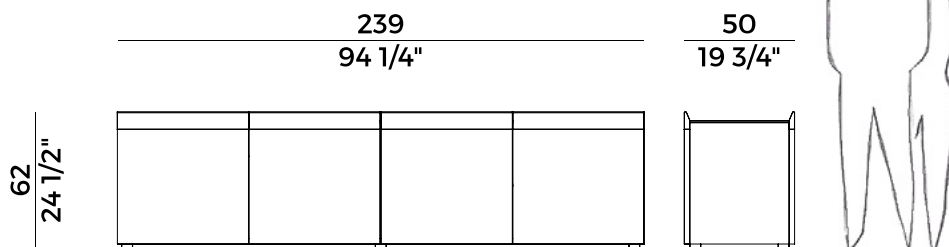

Dimensioni \ *Dimensions*

Imballaggi \ *Packaging*

PACKAGING

wood 2 × crt = m³ **0.45**

glass 3 × crt = m³ **0.71**

marble 3 × crt = m³ **2.01**

wood gross weight - Kg **130**

glass gross weight - Kg **220**