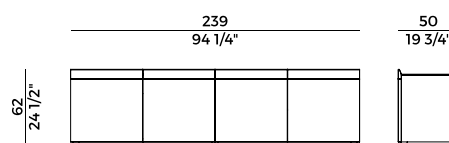

Base in burnished brass.

Shelves in black back-painted glass. Inside drawers on request.

884/MA
madia \ cabinet

884/MB1
credenza \ sideboard

884/MB2
credenza \ sideboard

884/MB1-180
credenza \ sideboard

884/MB2-180
credenza \ sideboard