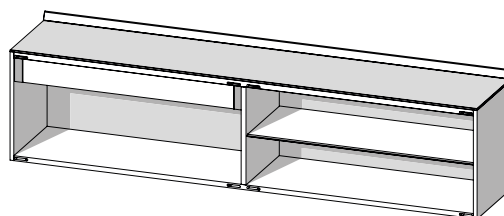

Informazioni tecniche \ *Technical information*

Descrizione tecnica \ *Technical description*

Credenza con cassa in frassino impiallacciato o noce Canaletto e bordo superiore dell'anta e della schiena in legno massello di frassino o noce Canaletto. Piano in frassino, noce Canaletto, marmo o vetro retroverniciato nero. Ripiani in vetro nero retroverniciato. Cassetti interni su richiesta.

Sideboard with body in veneered ash or Canaletto walnut and upper edge of door and back in solid ash or Canaletto walnut. Top in ash, Canaletto walnut, marble or black back-painted glass. Shelves in black back-painted glass. Inside drawers on request.

Dimensioni \ *Dimensions*

Imballaggi \ *Packaging*

PACKAGING

wood 2 × crt = m³ **0.45**

glass 3 × crt = m³ **0.71**

marble 3 × crt = m³ **2.01**

wood gross weight - Kg **130**

glass gross weight - Kg **220**

marble gross weight - Kg **220**