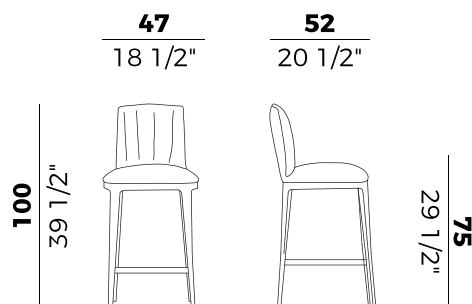

Informazioni tecniche \ *Technical information*

Descrizione tecnica \ *Technical description*

Sgabello con base a quattro gambe, in massello di frassino e seduta e schienale imbottiti in poliuretano espanso ignifugo. Finiture e rivestimenti di collezione.

Stool with four-leg base in solid ash and upholstered seat and backrest with fire retardant polyurethane foam padding. Finishes and covers as per collection.

Dimensioni \ *Dimensions*

Consumi stoffe \ *Fabric and leather requirements*

	FABRIC AND LEATHER REQUIREMENTS			FABRIC AND LEATHER REQUIREMENTS	
	x1	x2		x1	x2
H 140	ml 1,00	ml 2,00	H 140	yd 1.10	yd 2.20
H 130	ml 1,00	ml 2,00	H 130	yd 1.10	yd 2.20
LEATHER	m² 1,90		LEATHER	ft² 20	

PACKAGING

1 x crt = m³ 0.31
gross weight - Kg 13