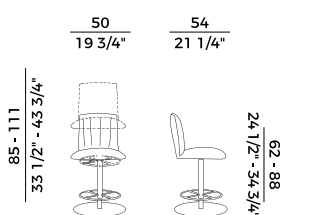

Square cabinet with two open compartments, two doors that can be opened at 180° and a drawer with an ash frame.

Finishes and covers as per collection.

840
sedia \ chair

840/P
poltrona \ armchair

840/PL
lounge \ lounge armchair

840/D
divano \ sofa

840/A
sgabello \ stool

840/A-GAS
sgabello \ stool

840/AP-GAS
sgabello \ stool

840/TR1
tavolo estensibile \ extendable table

840/M
madia \ cabinet