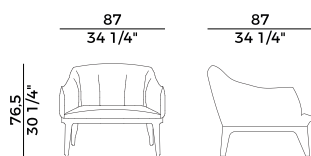

Square cabinet with two open compartments, two doors that can be opened at 180° and a drawer with an ash frame.

Finishes and covers as per collection.

840
sedia \ chair

840/P
poltrona \ armchair

840/PL
lounge \ lounge armchair