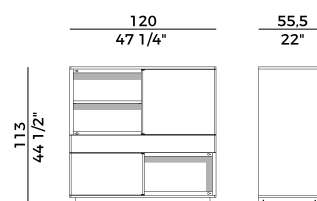

*Square cabinet with two open compartments, two doors that can be opened at 180° and a drawer with an ash frame.
Finishes and covers as per collection.*

Dimensioni \ *Dimensions*

PACKAGING

1 × crt = m³ 1.10

840/D
divano \ sofa

840/A
sgabello \ stool

840/A-GAS
sgabello \ stool

840/AP-GAS
sgabello \ stool

840/TR1
tavolo estensibile \ extendable table

840/M
madia \ cabinet