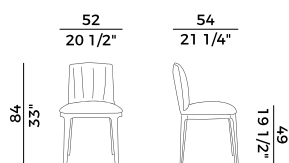

**Collezione Blossom **
Blossom collection

Collezione di arredi composta da sedute, tavolo e contenitore.

Sedia, poltrona, divano e lounge con base in massello di frassino e seduta e schienale imbottiti in poliuretano espanso ignifugo.

Sgabello con base a quattro gambe in frassino o con base centrale girevole in metallo tonda o quadrata. Disponibile con regolazione a gas. Seduta e schienale imbottiti.

Tavolo estensibile con struttura e piano in frassino.

Contenitore quadrato con due moduli aperti, due ante apribili a 180° e un cassetto con struttura in frassino.

Finiture e rivestimenti di collezione.

Collection of furnishings composed of seats, table and cabinet.

Chair, armchairs and sofa with base in solid ash and upholstered seat and backrest with fire retardant polyurethane foam padding.

Stool with four-leg base in ashwood or with round or square metal swivel central base. Available with gas height adjustment system. Upholstered seat and back. Extendable table with ash frame and top.

Square cabinet with two open compartments, two doors that can be opened at 180° and a drawer with an ash frame.

Finishes and covers as per collection.

840
sedia \ chair