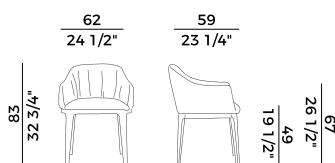

840/P
poltrona \ armchair