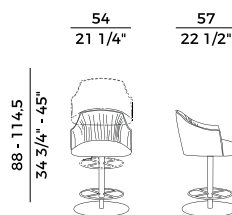

*Square cabinet with two open compartments, two doors that can be opened at 180° and a drawer with an ash frame.
Finishes and covers as per collection.*

Dimensioni \ *Dimensions*

PACKAGING

1 × crt = m³ 1.10

Square cabinet with two open compartments, two doors that can be opened at 180° and a drawer with an ash frame.

Finishes and covers as per collection.

840
sedia \ chair

840/P
poltrona \ armchair

840/PL
lounge \ lounge armchair

840/D
divano \ sofa

840/A
sgabello \ stool

840/A-GAS
sgabello \ stool

840/AP-GAS
sgabello \ stool

840/TR1
tavolo estensibile \ extendable table

840/M
madia \ cabinet