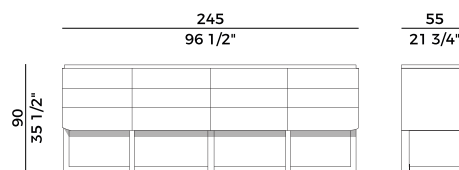

Cabinet with two curved side doors and six central drawers with push&pull opening system. Oak frame.

Base in solid oak. Finishes and covers as per collection.

775/I
sedia \ chair

775/PI
poltrona \ armchair

775/AI
sgabello alto \ barstool

775/TC1
tavolo estensibile \ extendable table

775/TO2
tavolo estensibile \ extendable table

775/M
credenza \ sideboard