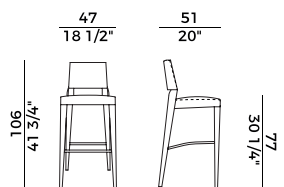

Cabinet with two curved side doors and six central drawers with push&pull opening system. Oak frame.

Dimensioni \ *Dimensions*

PACKAGING

4 crt = m³ 1.00

gross weight - Kg 184

Finiture \ *Finishes*

Finiture struttura \ *frame finishes*

Cabinet with two curved side doors and six central drawers with push&pull opening system. Oak frame.

Base in solid oak. Finishes and covers as per collection.

775/I
sedia \ chair

775/PI
poltrona \ armchair

775/AI
sgabello alto \ barstool

775/TC1
tavolo estensibile \ extendable table

775/TO2
tavolo estensibile \ extendable table

775/M
credenza \ sideboard