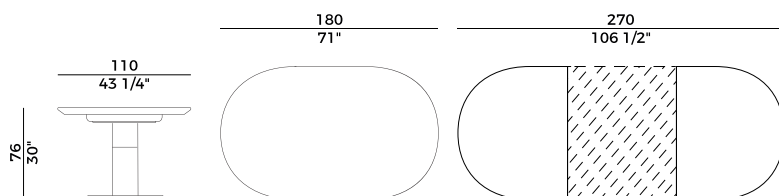

Cabinet with two curved side doors and six central drawers with push&pull opening system. Oak frame.

Base in solid oak. Finishes and covers as per collection.

775/I
sedia \ chair

775/PI
poltrona \ armchair

775/AI
sgabello alto \ barstool

775/TC1
tavolo estensibile \ extendable table

775/TO2
tavolo estensibile \ extendable table

775/M
credenza \ sideboard