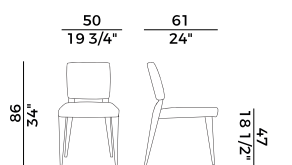

**Collezione Diva **
Diva collection

Collezione di arredi composta da sedute, tavoli e contenitore.

Sedia, poltrona e sgabello con struttura in rovere e seduta e schienale imbottiti in poliuretano espanso ignifugo. Tavolo estensibile a base centrale con struttura in rovere e metallo. Disponibile in versione tonda o ovale.

Contenitore con due ante laterali curvate e sei cassetti centrali con sistema di apertura push&pull. Struttura in rovere.

Basamento in massello di legno di rovere. Finiture e rivestimenti di collezione.

Collection of furnishings composed of seats, tables and cabinet.

Chair, armchair and stool with oak frame; upholstered seat and backrest with fire retardant polyurethane foam padding. Extendable table with central base and frame in oak and metal. Available in round or oval version.

Cabinet with two curved side doors and six central drawers with push&pull opening system. Oak frame.

Base in solid oak. Finishes and covers as per collection.

775/I
sedia \ chair