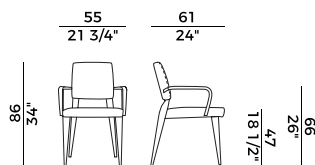

775/PI
poltrona \ armchair