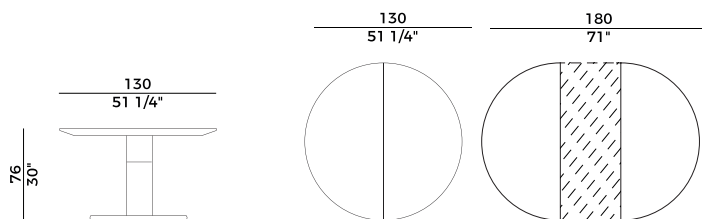

Cabinet with two curved side doors and six central drawers with push&pull opening system. Oak frame.

Dimensioni \ *Dimensions*

PACKAGING

4 crt = m³ 1.00

gross weight - Kg 184

Finiture \ *Finishes*

Finiture struttura \ *frame finishes*

775/AI
sgabello alto \ barstool

775/TC1
tavolo estensibile \ extendable table

775/TO2
tavolo estensibile \ extendable table

775/M
credenza \ sideboard