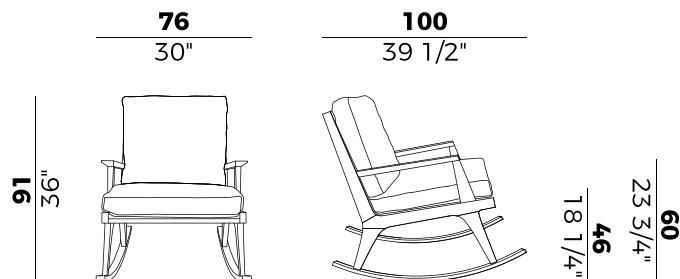

Dimensioni \ *Dimensions*

Consumi stoffe \ *Fabric and leather requirements*

	FABRIC AND LEATHER REQUIREMENTS		FABRIC AND LEATHER REQUIREMENTS	
	x1	x2	x1	x2
H 140	ml 2,80	ml 5,60	yd 3.10	yd 6.20
H 130	ml 2,80	ml 5,60	yd 3.10	yd 6.20
LEATHER	m ² 4,70		ft ² 52	