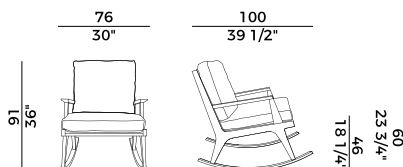

854/PR
poltrona a dondolo \ rocking armchair