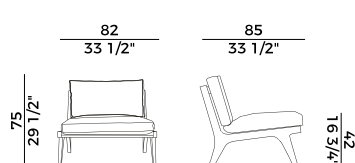

Collezione Ego \
Ego collection

Poltrona lounge e dondolo con braccioli.
Struttura in massello di frassino.
Schienale con fascia in cuoietto.
Seduta e schienale sfoderabili imbottiti in poliuretano espanso ignifugo e fiocco poliestere.
Finiture e rivestimenti di collezione.

*Lounge chair and rocking armchair with armrests.
Frame in solid ash.
Backrest with hide leather belt.
Upholstered seat and backrest with removable cover, padded with fire retardant polyurethane foam and polyester staple fibre.
Finishes and covers as per collection.*

854/L
lounge \ lounge chair