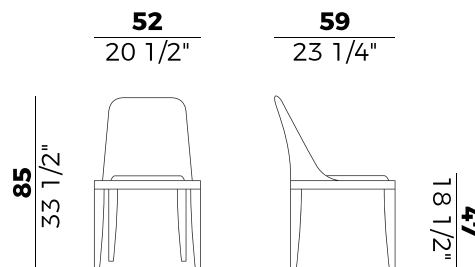

Informazioni tecniche \ *Technical information*

Descrizione tecnica \ *Technical description*

Sedia con struttura in massello di frassino.
Seduta, schienale e braccioli imbottiti in poliuretano espanso ignifugo.
Finiture e rivestimenti di collezione.

*Chair with solid ash frame.
Upholstered seat, backrest and arm-rests with fire retardant polyurethane foam padding.
Finishes and covers as per collection.*

Dimensioni \ *Dimensions*

Consumi stoffe \ *Fabric and leather requirements*

	FABRIC AND LEATHER REQUIREMENTS			FABRIC AND LEATHER REQUIREMENTS	
	x1	x2		x1	x2
H 140	ml 1,20	ml 2,40	H 140	yd 1.30	yd 2.60
H 130	ml 1,20	ml 2,40	H 130	yd 1.30	yd 2.60
LEATHER	m² 2,10		LEATHER	ft² 22	

PACKAGING	
	2 x crt = m³ 0.50
	gross weight - Kg 21.5