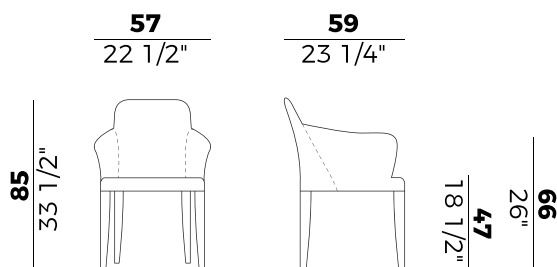

Informazioni tecniche \ *Technical information*

Descrizione tecnica \ *Technical description*

Poltrona con struttura in massello di frassino.
Seduta, schienale e braccioli imbottiti in poliuretano espanso ignifugo.
Finiture e rivestimenti di collezione.

*Armchair with solid ash frame.
Upholstered seat, backrest and armrests with fire retardant polyurethane foam padding.
Finishes and covers as per collection.*

Dimensioni \ *Dimensions*

Consumi stoffe \ *Fabric and leather requirements*

	FABRIC AND LEATHER REQUIREMENTS			FABRIC AND LEATHER REQUIREMENTS	
	x1	x2		x1	x2
H 140	ml 2,00	ml 3,20	H 140	yd 1.70	yd 3.50
H 130	ml 2,00	ml 3,20	H 130	yd 1.70	yd 3.50
LEATHER	m² 3,00		LEATHER	ft² 32	

PACKAGING

1 x crt = m³ 0.33

gross weight - Kg 13