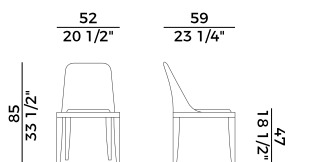

834/I
sedia \ chair