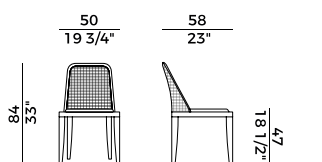

Seduta imbottita in poliuretano espanso ignifugo e schienale in canna;

Seduta, schienale e braccioli imbottiti in poliuretano espanso ignifugo;

Poltrona pozzetto in massello di frassino con seduta imbottita in poliuretano espanso ignifugo e schienale in canna;

Divano e lounge con struttura in massello di frassino con schienale in canna.

Cuscini di seduta e schienale con imbottitura in poliuretano espanso ignifugo.

Tavolo estensibile con struttura in frassino e anello di protezione in metallo rutenio. Piano in frassino. Disponibile in versione tonda o ovale.

Disponible in versione tonda o ovale.

Finiture e rivestimenti di collezione.

Collection of furnishings composed of seats and tables.

Chair and armchair with solid ash frame available in two versions:

Upholstered seat with fire retardant polyurethane foam padding and backrest in cane;

Upholstered seat, backrest and armrests with fire retardant polyurethane foam padding;

Upholstered armchair in solid ash wood with fire retardant polyurethane foam padding and backrest in cane;

Sofa and lounge armchair with solid ash frame and cane backrest.

Seat and backrest cushions with fire-retardant polyurethane foam padding;

Extendable table with ash frame and ruthenium feet protection on the base. Top in ash. Available in round or oval version.

Disponible in versione tonda o ovale.

Finishes and covers as per collection.

834
sedia \ chair