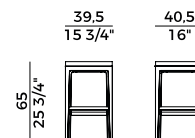

695/S
sgabello basso \ counterstool