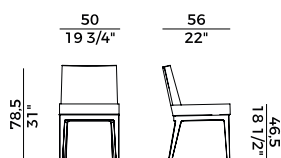

Collezione Greta \
Greta collection

Famiglia di sedute imbottite disponibili nelle versioni:

sedia e poltrona con base in massello di rovere, seduta e schienale imbottiti in poliuretano espanso ignifugo; sgabello con base a quattro gambe in massello di rovere, disponibile con o senza schienale e imbottitura in poliuretano espanso ignifugo; sgabello con base centrale girevole in metallo tonda o quadrata con regolazione a gas, seduta e schienale imbottiti in poliuretano espanso ignifugo. Disponibili anche in versione sfoderabile. Finiture e rivestimenti di collezione.

Family of upholstered seats available in the following versions:

chair and armchair with base in solid oak, upholstered seat and backrest with fire retardant polyurethane foam padding; upholstered stool with four-leg base in solid oak, available with or without backrest and fire-retardant polyurethane foam padding; stool with round or square metal swivel central base, available with gas height adjustment, upholstered seat and backrest with fire retardant polyurethane foam padding. Also available in removable version. Finishes and covers as per collection.

695 - 695/SF
sedia \ chair