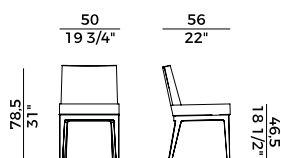

Collezione Greta \
Greta collection

Famiglia di sedute imbottite disponibili nelle versioni:

sedia e poltrona con base in massello di rovere, seduta e schienale imbottiti in poliuretano espanso ignifugo; sgabello con base a quattro gambe in massello di rovere, disponibile con o senza schienale e imbottitura in poliuretano espanso ignifugo; sgabello con base centrale girevole in metallo tonda o quadrata con regolazione a gas, seduta e schienale imbottiti in poliuretano espanso ignifugo. Disponibili anche in versione sfoderabile. Finiture e rivestimenti di collezione.

Family of upholstered seats available in the following versions: chair and armchair with base in solid oak, upholstered seat and backrest with fire retardant polyurethane foam padding; upholstered stool with four-leg base in solid oak, available with or without backrest and fire-retardant polyurethane foam padding; stool with round or square metal swivel central base, available with gas height adjustment, upholstered seat and backrest with fire retardant polyurethane foam padding. Also available in removable version. Finishes and covers as per collection.

695 - 695/SF
sedia \ chair