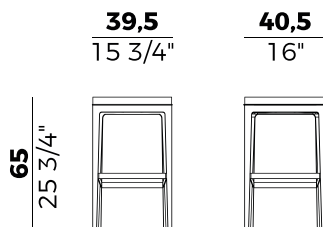

Informazioni tecniche \ *Technical information*

Descrizione tecnica \ *Technical description*

Sgabello basso con base in massello di rovere, seduta imbottita in poliuretano espanso ignifugo.
Disponibile anche in versione sfoderabile.
Finiture e rivestimenti di collezione.

*Counterstool with base in solid oak, upholstered seat with fire retardant polyurethane foam padding.
Also available in removable version.
Finishes and covers as per collection.*

Dimensioni \ *Dimensions*

Consumi stoffe \ *Fabric and leather requirements*

	FABRIC AND LEATHER REQUIREMENTS			FABRIC AND LEATHER REQUIREMENTS	
	x1	x2		x1	x2
H 140	ml 0,60	ml 0,90	H 140	yd 0.50	yd 1.00
H 130	ml 0,60	ml 0,90	H 130	yd 0.50	yd 1.00
LEATHER	m² 0,80		LEATHER	ft² 8	

PACKAGING

1 × crt = m³ 0.13
gross weight - Kg 11