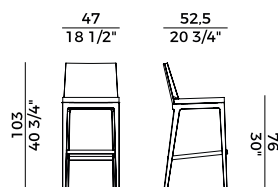

695/A - 695/ASF
sgabello alto \ barstool