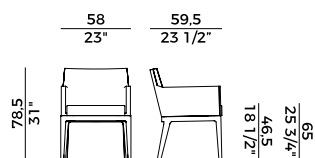

695/P - 695/PSF
poltrona \ armchair