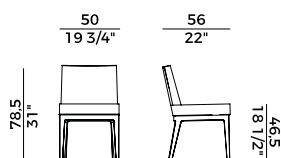

Collezione Greta \
 Greta collection

Famiglia di sedute imbottite disponibili nelle versioni:

sedia e poltrona con base in massello di rovere, seduta e schienale imbottiti in poliuretano espanso ignifugo; sgabello con base a quattro gambe in massello di rovere, disponibile con o senza schienale e imbottitura in poliuretano espanso ignifugo; sgabello con base centrale girevole in metallo tonda o quadrata con regolazione a gas, seduta e schienale imbottiti in poliuretano espanso ignifugo. Disponibili anche in versione sfoderabile. Finiture e rivestimenti di collezione.

Family of upholstered seats available in the following versions:

chair and armchair with base in solid oak, upholstered seat and backrest with fire retardant polyurethane foam padding; upholstered stool with four-leg base in solid oak, available with or without backrest and fire-retardant polyurethane foam padding; stool with round or square metal swivel central base, available with gas height adjustment, upholstered seat and backrest with fire retardant polyurethane foam padding. Also available in removable version. Finishes and covers as per collection.

695 - 695/SF
 sedia \ chair