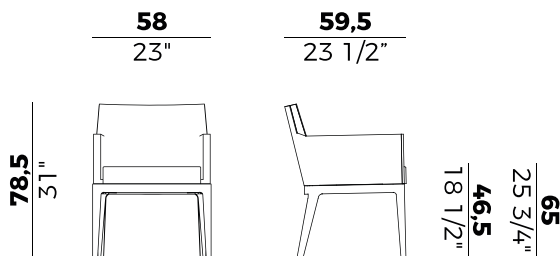

Informazioni tecniche \ *Technical information*

Descrizione tecnica \ *Technical description*

Poltrona con base in massello di rovere, seduta e schienale imbottiti in poliuretano espanso ignifugo. Disponibile anche in versione sfoderabile. Finiture e rivestimenti di collezione.

Armchair with base in solid oak, upholstered seat and backrest with fire retardant polyurethane foam padding. Also available in removable version. Finishes and covers as per collection.

Dimensioni \ *Dimensions*

Consumi stoffe \ *Fabric and leather requirements*

	FABRIC AND LEATHER REQUIREMENTS		FABRIC AND LEATHER REQUIREMENTS	
	x1	x2	x1	x2
H 140	ml 1,90	ml 3,80	yd 2.10	yd 4.20
H 130	ml 1,90	ml 3,80	yd 2.10	yd 4.20
LEATHER	m² 3,20		ft² 34	

PACKAGING

1 × crt = m³ 0.32
gross weight - Kg 17