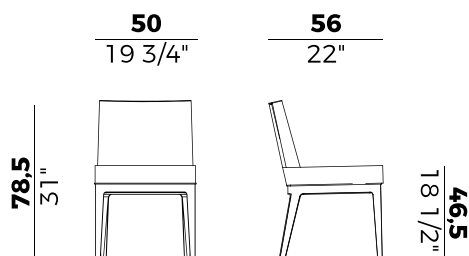

Informazioni tecniche \ *Technical information*

Descrizione tecnica \ *Technical description*

Sedia con base in massello di rovere, seduta e schienale imbottiti in poliuretano espanso ignifugo. Disponibile anche in versione sfoderabile. Finiture e rivestimenti di collezione.

Chair with base in solid oak, upholstered seat and backrest with fire retardant polyurethane foam padding. Also available in removable version. Finishes and covers as per collection.

Dimensioni \ *Dimensions*

Consumi stoffe \ *Fabric and leather requirements*

	FABRIC AND LEATHER REQUIREMENTS			FABRIC AND LEATHER REQUIREMENTS	
	x1	x2		x1	x2
H 140	ml 1,20	ml 2,20	H 140	yd 1.20	yd 2.50
H 130	ml 1,20	ml 2,20	H 130	yd 1.20	yd 2.50
LEATHER	m² 1,90		LEATHER	ft² 20	
	PACKAGING			PACKAGING	
	2 × crt = m³ 0,41			2 × crt = m³ 0,41	
	gross weight - Kg 22.5			gross weight - Kg 22.5