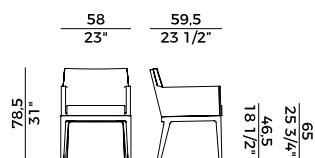

695/P - 695/PSF
 poltrona \ armchair