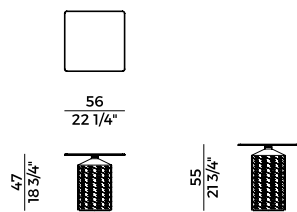

871/TBQ

tavolino \ coffee table