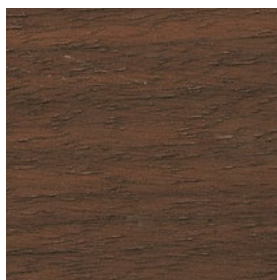

Coffee table with two different heights. Ceramic base with peach or grey sand finish. Square top in bronzed glass.

Dimensioni \ *Dimensions*

Finiture \ *Finishes*

Finiture struttura \ *Frame finishes*

Ceramica \ *Ceramic*

Grigio Sabbia \
Gray Sand

Pesca \
Peach

Finiture piano \ *Top finishes*

Noce Canaletto \ *Canaletto Walnut*

Noce Canaletto Opaco \
Matt Canaletto Walnut

Noce Canaletto Lucido \
Glossy Canaletto Walnut

Vetro \ *Glass*