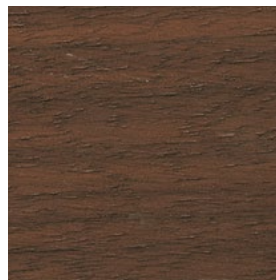

Coffee tables with two different heights. Ceramic base with peach or grey sand finish. Circular top in bronzed glass.

Dimensioni \ *Dimensions*

Finiture \ *Finishes*

Finiture struttura \ *Frame finishes*

Ceramica \ *Ceramic*

Grigio Sabbia \
Gray Sand

Pesca \
Peach

Finiture piano \ *Top finishes*

Noce Canaletto \ *Canaletto Walnut*

Noce Canaletto Opaco \
Matt Canaletto Walnut

Noce Canaletto Lucido \
Glossy Canaletto Walnut