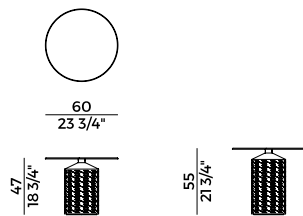

Collezione Hishi \

Hishi collection

Collezione di tavolini in due altezze.
Base in ceramica con finitura lucida
color pesca o grigio sabbia. Top
quadrato o tondo in vetro bronzato.

*Collection of coffee tables with two
different heights. Ceramic base with
peach or grey sand finish. Square or
circular top in bronzed glass.*

871/TBC

tavolino \ coffee table