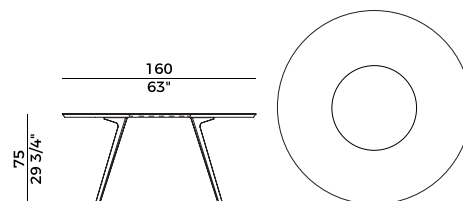

| Icona | Ø130 |
|-------|---|
| | marble - 1 crt = m ³ 2.00 |
| | laminated porcelain - 1 crt = m ³ 2.00 |
| | HPL - 3 crt = m ³ 0.30 |
| | gross weight marble - Kg 154 |
| | gross weight laminated porcelain - Kg 120 |
| | gross weight HPL - Kg 66 |

*Family of tables with legs in painted metal for indoor and outdoor:
Round table with three or four legs.
Rectangular table with four legs.
Top in hpl, laminated porcelain and marble.
Finishes as per collection.*

026/C3

tavolo \ table

026/R4

tavolo \ table

026/C4

tavolo \ table