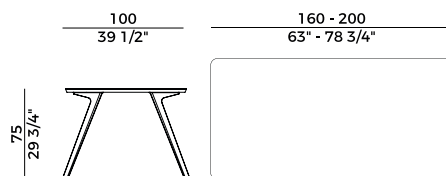

026/R4

tavolo \ table