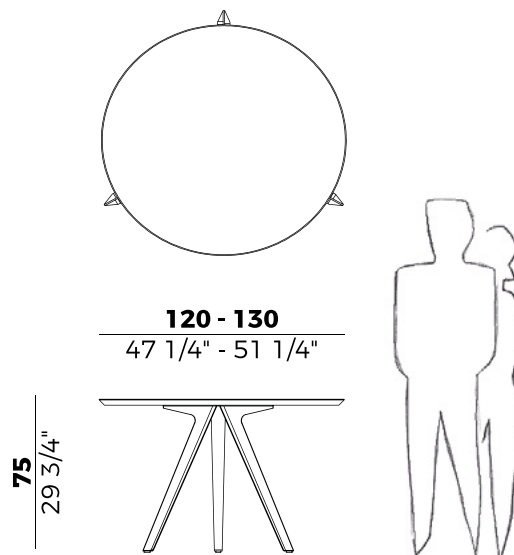

*Table with three legs in painted metal for indoor and outdoor.
Round top in hpl, laminated porcelain and marble.
Finishes as per collection.*

Dimensioni \ *Dimensions*

| Icona | Ø120 |
|-------|---|
| | marble - 1 crt = m ³ 1.80 |
| | laminated porcelain - 1 crt = m ³ 1.80 |
| | HPL - 3 crt = m ³ 0.28 |
| | gross weight marble - Kg 138 |
| | gross weight laminated porcelain - Kg 113 |
| | gross weight HPL - Kg 61 |

| Icona | Ø130 |
|-------|---|
| | marble - 1 crt = m ³ 2.00 |
| | laminated porcelain - 1 crt = m ³ 2.00 |
| | HPL - 3 crt = m ³ 0.30 |
| | gross weight marble - Kg 154 |
| | gross weight laminated porcelain - Kg 120 |
| | gross weight HPL - Kg 66 |