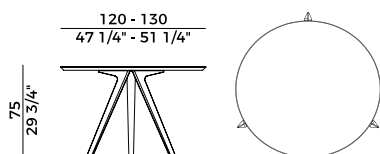

**Collezione Katana **
Katana collection

Famiglia di tavoli con gambe in metallo verniciato nelle versioni indoor e outdoor.
Tavolo tondo con tre o quattro gambe.
Tavolo rettangolare con quattro gambe.
Piano in hpl, grès porcellanato e marmo.
Finiture di collezione.

*Family of tables with legs in painted metal for indoor and outdoor:
Round table with three or four legs.
Rectangular table with four legs.
Top in hpl, laminated porcelain and marble.
Finishes as per collection.*

026/C3

tavolo \ table