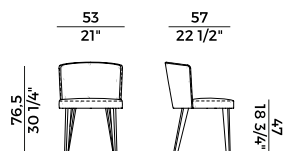

**Collezione Léna **

Léna collection

Sedia, poltrona e poltrona lounge con seduta e schienale imbottiti in poliuretano espanso. Gambe in massello di frassino.

Poltrona lounge imbottita in poliuretano espanso ignifugo con base centrale girevole a quattro razze in alluminio verniciato nero o antracite goffrato. Rivestimenti di collezione.

Chair, armchair and lounge armchair with seat and back padded in polyurethane foam. Legs in solid ash. Lounge armchair padded in fire retardant polyurethane foam with four-star swivel central base, in embossed black or anthracite painted aluminum. Coverings as per collection.

903
sedia \ chair