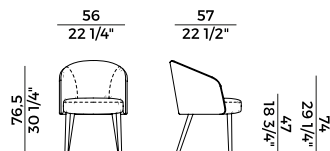

903/P
poltrona \ armchair