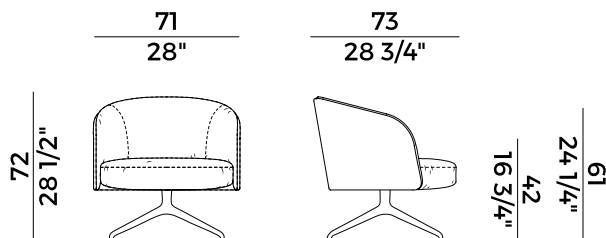

Informazioni tecniche \ *Technical information*

Descrizione tecnica \ *Technical description*

Poltrona lounge imbottita in poliuretano espanso ignifugo con base centrale girevole a quattro razze in alluminio verniciato nero o antracite goffrato. Rivestimenti di collezione.

Lounge armchair padded in fire retardant polyurethane foam with four-star swivel central base, in embossed black or anthracite painted aluminum. Covers as per collection.

Dimensioni \ *Dimensions*

Consumi stoffe \ *Fabric and leather requirements*

	MONOMATERIAL			MONOMATERIAL	
	x1	x2		x1	x2
H 140	ml 2,40	ml 4,80	H 140	yd 2,65	yd 5,25
H 130	ml 2,40	ml 4,80	H 130	yd 2,65	yd 5,25
LEATHER	m² 4,80		LEATHER	ft² 52	

BIMATERIAL

	1. BACKREST			2. SEAT AND BACKREST	
	x1	x2		x1	x2
H 140			H 140	ml 1,30	
H 130			H 130	ml 1,30	
LEATHER	m² 2,40		LEATHER		

	1. BACKREST			2. SEAT AND BACKREST	
	x1	x2		x1	x2
H 140			H 140	yd 1,45	
H 130			H 130	yd 1,45	
LEATHER	ft² 26		LEATHER