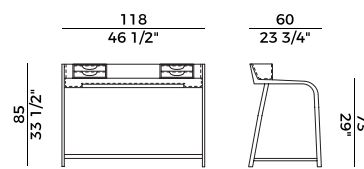

Writing desk with solid beech wood frame and hide leather covered top.

Upholstered stool with solid beech frame and polyurethane foam padding.

Finishes and covers as per collection.

730/AI

sgabello alto \ barstool