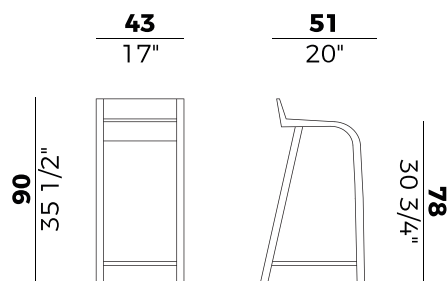

Informazioni tecniche \ *Technical information*

Descrizione tecnica \ *Technical description*

Sgabello con struttura in massello di faggio e imbottito in poliuretano espanso. Finiture e rivestimenti di collezione.

Upholstered stool with solid beech frame and polyurethane foam padding. Finishes and covers as per collection.

Dimensioni \ *Dimensions*

Consumi stoffe \ *Fabric and leather requirements*

	FABRIC AND LEATHER REQUIREMENTS		FABRIC AND LEATHER REQUIREMENTS	
	x1	x2	x1	x2
H 140	ml 0,60	ml 0,80	yd 0.70	yd 0.90
H 130	ml 0,60	ml 0,80	yd 0.70	yd 0.90
LEATHER	m² 0,60		ft² 8	

PACKAGING	
1 x crt = m³ 0.27	
gross weight - Kg 10