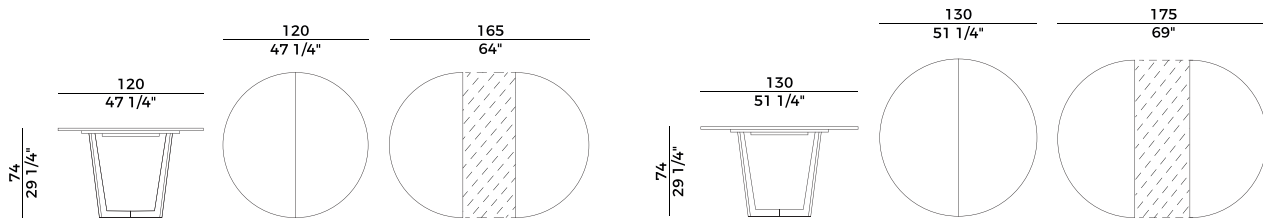

730/TC1

tavolo estensibile \ extendable table