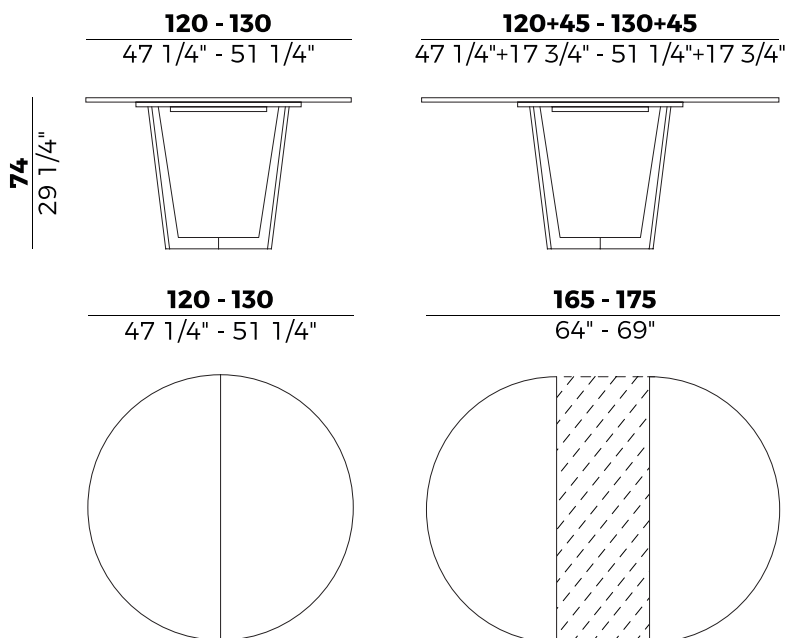

The Linus collection consists of a stool, a writing desk and an extendable table, with airy and agile lines in which the woodwork is combined with impeccable details: from the table extension system to the visible seams of the hide leather writing desk top that show the craftsmanship laying behind the design at the basis.

Informazioni tecniche \ *Technical information*

Descrizione tecnica \ *Technical description*

Tavolo estensibile con struttura e piano in massello di rovere.
Finiture e rivestimenti di collezione.

*Extendable table with solid oak wood frame and top.
Finishes and covers as per collection.*

Dimensioni \ *Dimensions*

 **PACKAGING ϕ 120**
2 crt = m³ **0.39**
gross weight - Kg **68**

 **PACKAGING ϕ 130**
2 crt = m³ **0.48**
gross weight - Kg **75**

Finiture \ *Finishes*

Finiture base e piano \

Base and top finishes