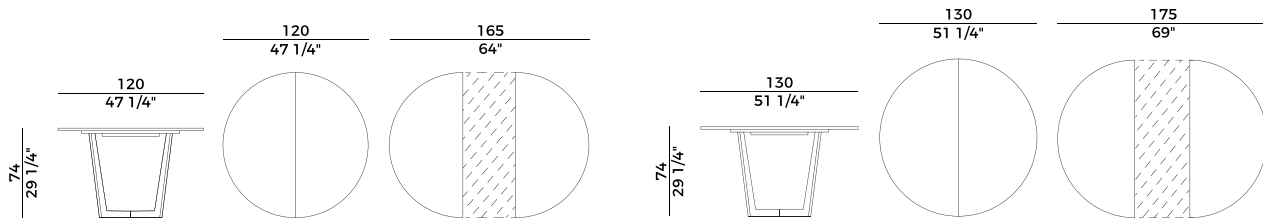

730/TC1
tavolo estensibile \ extendable table