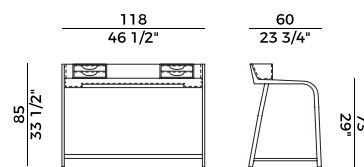

730/SCR
scrivania \ writing desk