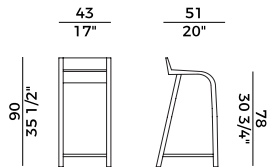

**Collezione Linus **
Linus collection

Collezione di arredi composta da tavoli e sedute.

Tavolo estensibile con struttura e piano in massello di rovere.

Scrivania con struttura in massello di faggio e piano rivestito in cuoietto.

Sgabello con struttura in massello di faggio e imbottito in poliuretano espanso.

Finiture e rivestimenti di collezione.

Collection of furnishings composed of tables and chairs.

Extendable table with solid oak wood frame and top.

Writing desk with solid beech wood frame and hide leather covered top.

Upholstered stool with solid beech frame and polyurethane foam padding.

Finishes and covers as per collection.

730/AI
sgabello alto \ barstool