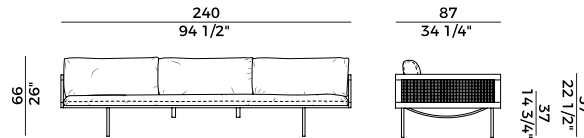

880/DC 880/DR-OUT ↻
divano \ sofa