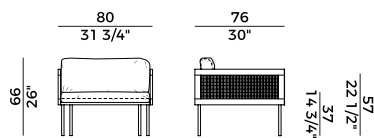

**Collezione Loom **
Loom collection

Collezione di divani, lounge e day-bed nella versione indoor e outdoor.
Struttura in massello di mogano con inserti in canna naturale e in cordino "Gassa" o cordino sintetico per la versione da esterno.
Piedini in metallo. Cuscinatura interna in poliuretano espanso ignifugo.
Finiture e rivestimenti di collezione.

Collection of sofas, lounge armchairs and day-beds for indoor and outdoor. Solid mahogany frame with natural cane inserts and "Gassa" or synthetic rope for the outdoor version. Metal feet. Cushions in fire retardant polyurethane foam padding. Finishes and covers as per collection.

880/PC 880/PR-OUT ↻
lounge \ lounge armchair