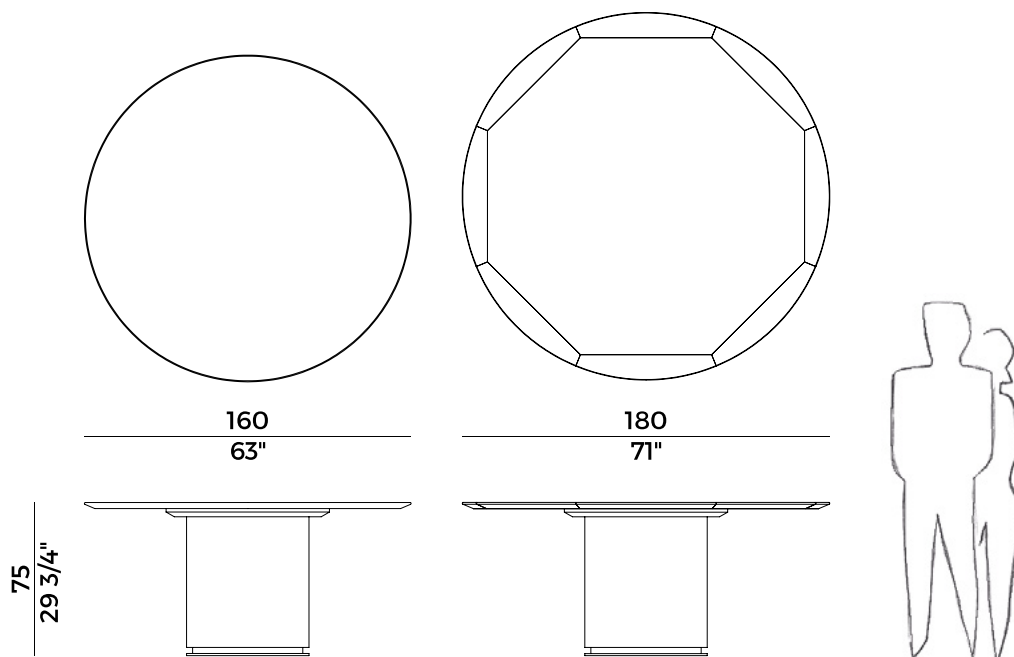

Round table with central base, Otab is a proposal played out on the proportions: the impressive volume of the base is offset by the minimalism of the top, available in marble or ash, which can be combined with a rotating tray in marble or ash, as preferred. A particular burnished brass detail detaches the base from the floor and draws its profile.

Informazioni tecniche \ *Technical information*

Descrizione tecnica \ *Technical description*

Tavolo tondo con base cilindrica in frassino o noce Canaletto e dettaglio in ottone brunito.

Piano in frassino impiallacciato con bordi massellati o marmo (solo per la versione Ø 160 cm).

Optional: rotating tray in ash or marble.

Dimensioni \ *Dimensions*

PACKAGING

marble - 2 crt = m³ **3.79**
gross weight marble - Kg **267,2**

Ø 160

wood - 2 crt = m³ **1,24**
wood gross weight - Kg **131,7**

Ø 180

wood - 2 crt = m³ **1,33**
wood gross weight - Kg **136,7**

Finiture \ *Finishes*

Finiture base \

Base finishes

Frassino \ *Ash*

SG
Anilina Beige \
Beige Aniline

SC
Biscotto \
Biscuit