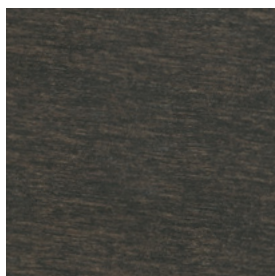

TZ
Tinto Grigio Plumbeo \ Dark
Grey Stained