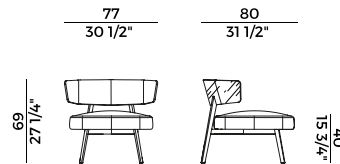

940/L
lounge \ lounge chair