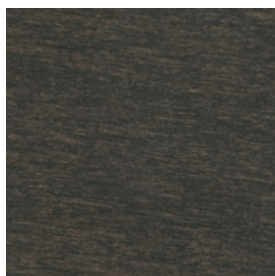

Finiture \ *Finishes*

Finiture base \

Base finishes

Faggio \ *Beech*

BV
Tinto Anilina Beige \
Beige Aniline Stained

UD
Tinto Biscotto \
Biscuit Stained

TM
Tinto Moka \
Moka Stained

TZ
Tinto Grigio Plumbeo \ Dark
Grey Stained