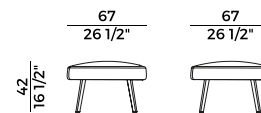

940/O
pouf \ pouf