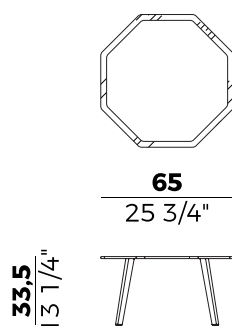

Coffee tables with solid beech frame and marble or beech top. Finishes and covers as per collection.

Dimensioni \ *Dimensions*

PACKAGING

1 × crt = m³ 0.28

gross weight beech - Kg 17

gross weight marble - Kg 27,9