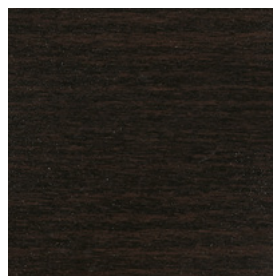

Finiture \ *Finishes*

Finiture base \

Base finishes

Faggio \ *Beech*

BV
Tinto Anilina Beige \
Beige Aniline Stained

UD
Tinto Biscotto \
Biscuit Stained

TM
Tinto Moka \
Moka Stained

TZ
Tinto Grigio Plumbeo \ Dark
Grey Stained

TF
Tinto Wengé \
Wengé Stained

15
Tinto Carbone \
Carbon Stained

Finiture \ *Finishes*

Finiture piano \

Top finishes

Faggio \ *Beech*

BV
Tinto Anilina Beige \
Beige Aniline Stained

UD
Tinto Biscotto \
Biscuit Stained