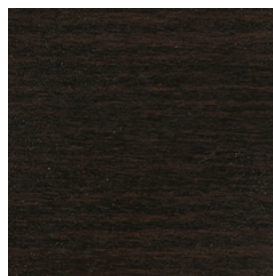

Finiture \ *Finishes*

Finiture base \

Base finishes

Faggio \ *Beech*

BV
Tinto Anilina Beige \
Beige Aniline Stained

UD
Tinto Biscotto \
Biscuit Stained

TM
Tinto Moka \
Moka Stained

TZ
Tinto Grigio Plumbeo \ Dark
Grey Stained

TF
Tinto Wengé \
Wengé Stained

15
Tinto Carbone \
Carbon Stained

Finiture \ *Finishes*

Finiture piano \

Top finishes

Faggio \ *Beech*

BV
Tinto Anilina Beige \
Beige Aniline Stained

UD
Tinto Biscotto \
Biscuit Stained

TM
Tinto Moka \
Moka Stained

TZ
Tinto Grigio Plumbeo \ Dark
Grey Stained

TF
Tinto Wengé \
Wengé Stained

15
Tinto Carbone \
Carbon Stained

Marmo \ *Marble*

Bianco Carrara Opaco \
Matt White Carrara

Bianco Carrara Lucido \
Glossy White Carrara