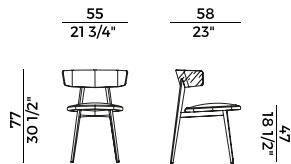

Collezione Otta \
Otta collection

Collezione di sedute imbottite in poliuretano espanso ignifugo e tavolini. Sedia, lounge e pouf con struttura in massello di faggio. Tavolini con struttura in massello di faggio e piano in marmo o faggio. Finiture e rivestimenti di collezione.

Collection of upholstered seats with fire retardant polyurethane foam padding and coffee tables. Chair, lounge chair and pouf with solid beech frame. Coffee tables with solid beech frame and marble or beech top. Finishes and covers as per collection.

940
sedia \ chair