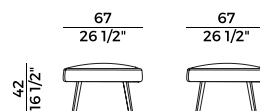

*Chair, lounge chair and pouf with solid beech frame.*

*Coffee tables with solid beech frame and marble or beech top.*

*Finishes and covers as per collection.*

**940**  
*sedia \ chair*

**940/L**  
*lounge \ lounge chair*