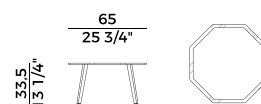

940/T
tavolino \ coffee table