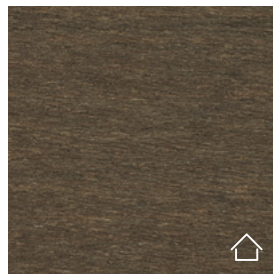

UD
Tinto Biscotto \
Biscuit Stained