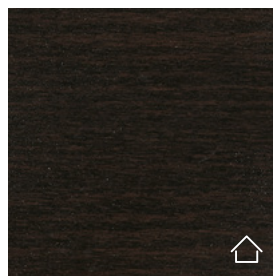

TM
Tinto Moka \
Moka Stained

TZ
Tinto Grigio Plumbeo \ Dark
Grey Stained

TF
Tinto Wengé \
Wengé Stained

15
Tinto Carbone \
Carbon Stained

Rivestimenti \

Coverings

Tessuto, ecopelle, pelle \ *Fabric, eco-leather, leather*