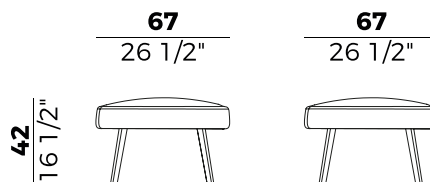

Informazioni tecniche \ *Technical information*

Descrizione tecnica \ *Technical description*

Pouf imbottito in poliuretano espanso ignifugo e struttura in massello di faggio.
Finiture e rivestimenti di collezione.

*Pouf with fire retardant polyurethane foam padding and solid beech frame.
Finishes and covers as per collection.*

Dimensioni \ *Dimensions*

Consumi stoffe \ *Fabric and leather requirements*

	FABRIC AND LEATHER REQUIREMENTS			FABRIC AND LEATHER REQUIREMENTS	
	x1	x2		x1	x2
H 140	ml 0,85	ml 1,70	H 140	yd 0.9	yd 1.90
H 130	ml 0,85	ml 1,70	H 130	yd 0.9	yd 1.90
LEATHER	m² 1,70		LEATHER	ft² 18	

PACKAGING	
1 x crt	= m³ 0.33
gross weight - Kg 13,3