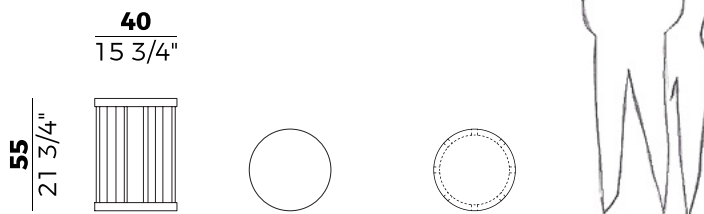

Informazioni tecniche \ *Technical information*

Descrizione tecnica \ *Technical description*

Tavolino e pouf in rovere.
Disponibili con cuscino di seduta.
Finiture e rivestimenti di collezione.

*Coffee table and pouf in oak.
Available with cushion seat.
Finishes and covers as per collection.*

Dimensioni \ *Dimensions*

Consumi stoffe \ *Fabric and leather requirements*

PACKAGING
1 x crt = m³ 0.13
gross weight - Kg 9,7

FABRIC AND LEATHER REQUIREMENTS

	x1	x2
H 140	ml 0,50	ml 0,50
H 130	ml 0,50	ml 0,50
LEATHER	m² 0,50	

FABRIC AND LEATHER REQUIREMENTS

	x1	x2
H 140	yd 0.60	yd 0.60
H 130	yd 0.60	yd 0.60
LEATHER	ft² 6