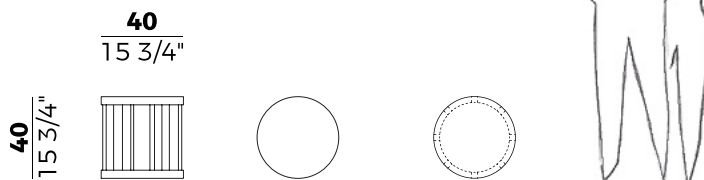

Informazioni tecniche \ *Technical information*

Descrizione tecnica \ *Technical description*

Tavolino e pouf in rovere.
Disponibili con cuscino di seduta.
Finiture e rivestimenti di collezione.

*Coffee table and pouf in oak.
Available with cushion seat.
Finishes and covers as per collection.*

Dimensioni \ *Dimensions*

Consumi stoffe \ *Fabric and leather requirements*

PACKAGING

1 x crt = m³ 0.10
gross weight - Kg 9,3

FABRIC AND LEATHER REQUIREMENTS

	x1	x2
H 140	ml 0,50	ml 0,50
H 130	ml 0,50	ml 0,50
LEATHER	m² 0,50	

FABRIC AND LEATHER REQUIREMENTS

	x1	x2
H 140	yd 0.60	yd 0.60
H 130	yd 0.60	yd 0.60
LEATHER	ft² 6