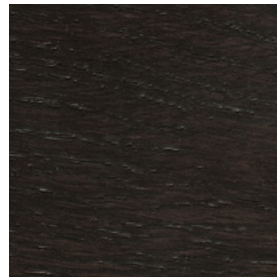

TY
Tinto Wengé \
Wengé Stained