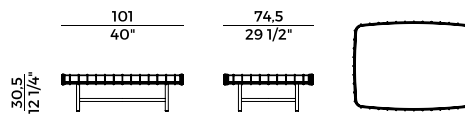

888/TBR ☞
tavolino \ coffee table