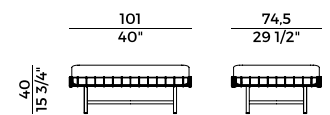

888/CQR 888/CQR-OUT ☞
pouf \ pouf