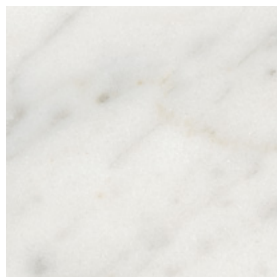

Cordino \ *Rope*

Gassa Testa di Moro \
Gassa Dark Brown

Cuoio \
Hide Leather

Finiture piano \ *Top finishes*

Vetro \ *Glass*

Retroverniciato nero \
Black back-painted glass

Finiture \ *Finishes*

Finiture piano \

Top finishes

Marmo \ *Marble*

Bianco Carrara Opaco \
Matt White Carrara

Bianco Carrara Lucido \
Glossy White Carrara

Dark Emperador \
Dark Emperador

Sahara Noir \
Sahara Noir

Iron Silver \
Iron Silver

HPL \ *HPL*