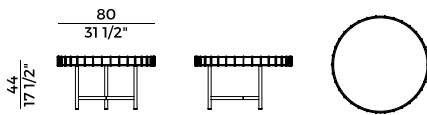

Collection of poufs and small tables, rectangular and round, with two different heights and structure, in anthracite painted metal for indoor and outdoor use. Frame with plaited in leather or "Gassa" cord in mid brown for outdoors. Small tables available with top in marble, black back-painted glass, HPL or porcelain stoneware. Rectangular pouf with cushion with removable covers and padding for indoors and outdoors.