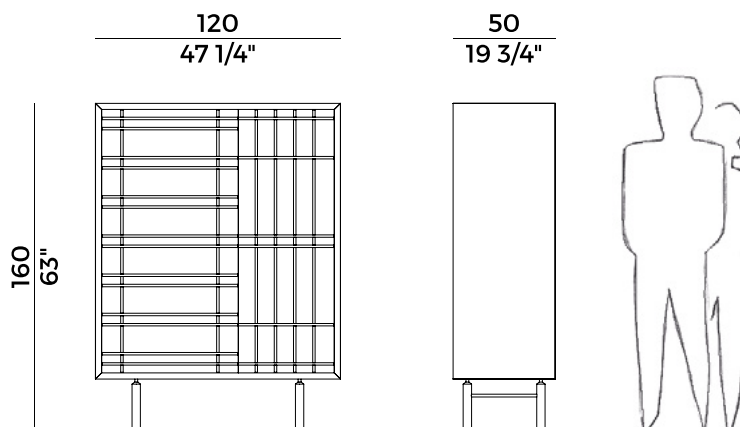

Informazioni tecniche \ *Technical information*

Descrizione tecnica \ *Technical description*

Madia in frassino. Due ante scorrevoli in vetro bronzato o extra-chiaro a cui sono applicate griglie in frassino. Madia con tre ripiani. Base con piedino in frassino e dettagli in metallo verniciato avall.

Cabinet with frame in solid ash. Two sliding doors in extra-light or bronzed glass with attached grilles in ash. Cabinet with three shelves. Base with foot in ash and details in air force blue painted metal.

Dimensioni \ *Dimensions*