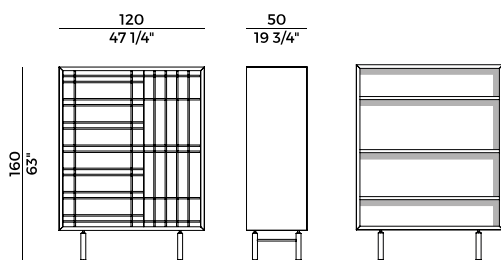

Collection of storage units, sideboard and buffet in biscuit or lead grey ash. Frame in solid ash. Two sliding doors in extra-light or bronzed glass with attached grilles in ash. Sideboard with tre shelves. Buffet with central shoulder panel which divides the interior in two. Base with foot in ash and details in air force blue painted metal.