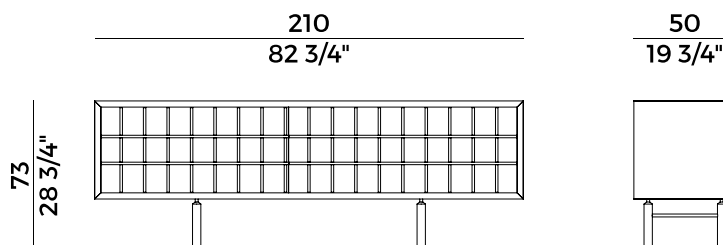

Informazioni tecniche \ *Technical information*

Descrizione tecnica \ *Technical description*

Credenza in frassino.
Due ante scorrevoli in vetro bronzato o extra-chiaro a cui sono applicate griglie in frassino.
Spalla centrale che suddivide in due lo spazio interno.
Base con piedino in frassino e dettagli in metallo verniciato avall.

*Sideboard with frame in solid ash.
Two sliding doors in extra-light or bronzed glass with attached grilles in ash.
Central shoulder panel which divides the interior in two.
Base with foot in ash and details in air force blue painted metal.*

Dimensioni \ *Dimensions*