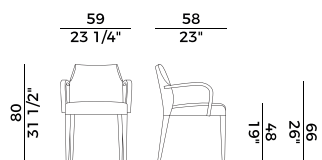

772/PW
poltrona \ armchair x4