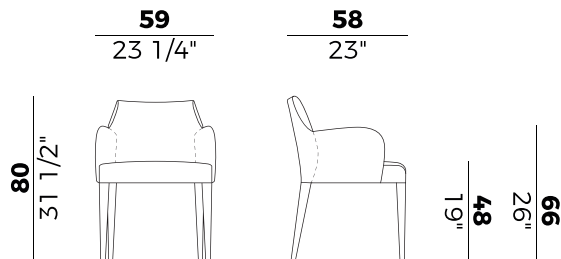

Informazioni tecniche \ *Technical information*

Descrizione tecnica \ *Technical description*

Poltrona imbottita in poliuretano espanso ignifugo con gambe in massello di faggio.
Braccioli imbottiti.
Finiture e rivestimenti di collezione.

*Armchair with retardant polyurethane foam padding and solid beech legs.
Upholstered armrests.
Finishes and covers as per collection.*

Dimensioni \ *Dimensions*

Consumi stoffe \ *Fabric and leather requirements*

	FABRIC AND LEATHER REQUIREMENTS		FABRIC AND LEATHER REQUIREMENTS	
	x1	x2	x1	x2
H 140	ml 2,00	ml 3,50	yd 2.20	yd 3.60
H 130	ml 2,00	ml 3,50	yd 2.20	yd 3.60
LEATHER	m² 2,80		ft² 30	

PACKAGING

1 x crt = m³ 0.33

gross weight - Kg 13