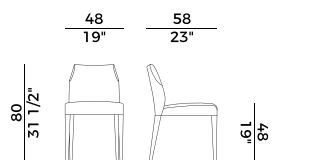

**Collezione Slice **
Slice collection

Famiglia di sedute e sgabello imbottiti in poliuretano espanso ignifugo con gambe in massello di faggio.
Poltrona disponibile con braccioli imbottiti.
Sedia e poltrona impilabili.
Finiture e rivestimenti di collezione.

*Family of upholstered seats and stools with retardant polyurethane foam padding and solid beech legs.
Armchair available with upholstered armrests.
Stackable chair and armchair.
Finishes and covers as per collection.*

772
sedia \ chair x4