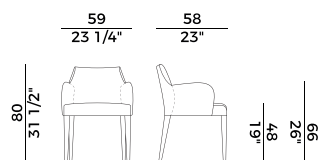

772/PI
poltrona \ armchair