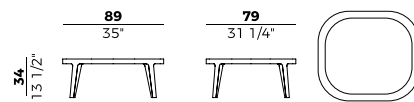

Coffee tables with ash wood, marble or back-painted glass top.

Finishes and covers as per collection.

841/P
lounge \ lounge armchair

841/S
pouf \ pouf

841/D
divano \ sofa

841/TBC
tavolino \ coffee table

841/TBQ
tavolino \ coffee table