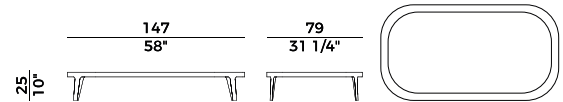

Coffee tables with ash wood, marble or back-painted glass top.

Finishes and covers as per collection.

841/P
lounge \ lounge armchair

841/S
pouf \ pouf

841/D
divano \ sofa

841/TBC
tavolino \ coffee table

841/TBQ
tavolino \ coffee table