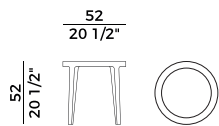

841/TBC
tavolino \ coffee table