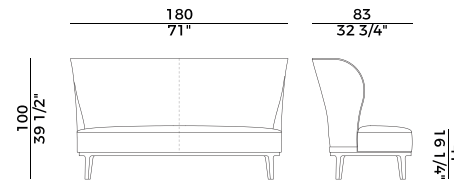

841/D
divano \ sofa