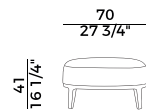

841/S
pouf \ pouf