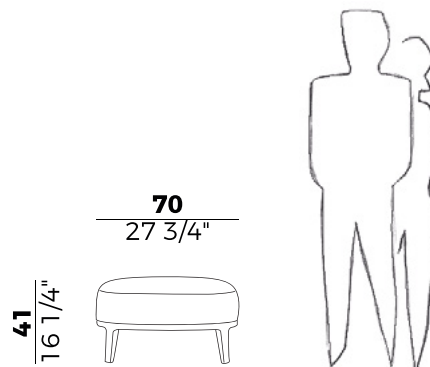

Informazioni tecniche \ *Technical information*

Descrizione tecnica \ *Technical description*

Pouf in massello di faggio, imbottito in poliuretano espanso ignifugo. Finiture e rivestimenti di collezione. Prodotto disponibile in versione bimatrica.

Pouf with solid beech wood frame, upholstered with fire retardant polyurethane foam padding. Finishes and covers as per collection. Product available in bimaterial version.

Dimensioni \ *Dimensions*

Consumi stoffe \ *Fabric and leather requirements*

	FABRIC AND LEATHER REQUIREMENTS		FABRIC AND LEATHER REQUIREMENTS	
	x1	x2	x1	x2
H 140	ml 1,80	ml 3,60	yd 2.00	yd 3.90
H 130	ml 1,80	ml 3,60	yd 2.00	yd 3.90
LEATHER	m² 3,30		LEATHER ft² 35	

PACKAGING	
	1 x crt = m³ 0.30
	gross weight - Kg 21