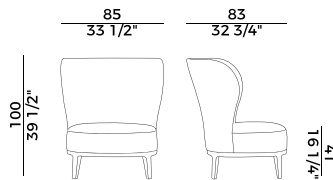

**Collezione Spring **
Spring collection

Collezione di sedute in massello di faggio e tavolini con struttura in massello di frassino.

Divano, poltrona lounge e pouf imbottiti in poliuretano espanso ignifugo.

Tavolini con piano in frassino, marmo o vetro retro verniciato.

Finiture e rivestimenti di collezione.

Collection of solid beach chairs and coffee tables with solid ash wood frame. Upholstered sofa, lounge chair and pouf with fire retardant polyurethane foam padding.

Coffee tables with ash wood, marble or back-painted glass top.

Finishes and covers as per collection.

841/P
lounge \ lounge armchair